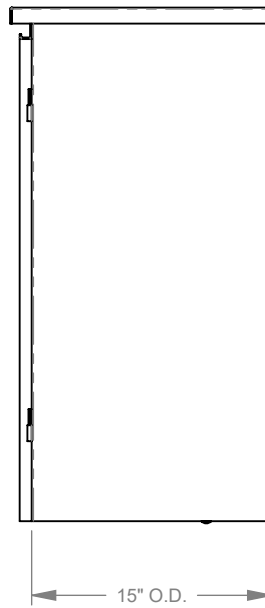

Version:

1

**All dimensions are +/- 1/16".
Drawing views are not to scale.**

Please consult serving utility for their requirements prior to ordering or installing, as specifications and approvals vary by utility, and may require local electrical inspector approval. All installations must be installed by a licensed electrician and must comply with all national and local codes, laws and regulations. Milbank reserves the right to make changes in specifications and features shown without notice or obligation.