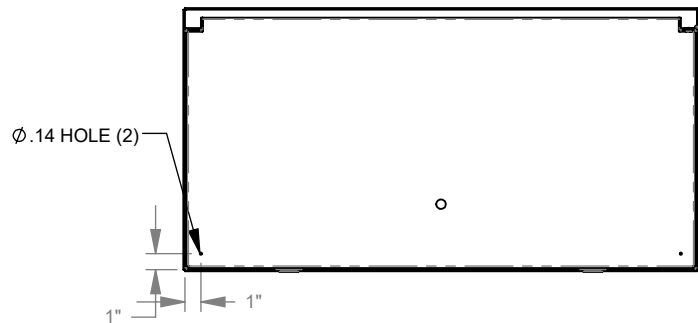

Version:

1

**All dimensions are +/- 1/16".
Drawing views are not to scale.**

Please consult serving utility for their requirements prior to ordering or installing, as specifications and approvals vary by utility, and may require local electrical inspector approval. All installations must be installed by a licensed electrician and must comply with all national and local codes, laws and regulations. Milbank reserves the right to make changes in specifications and features shown without notice or obligation.