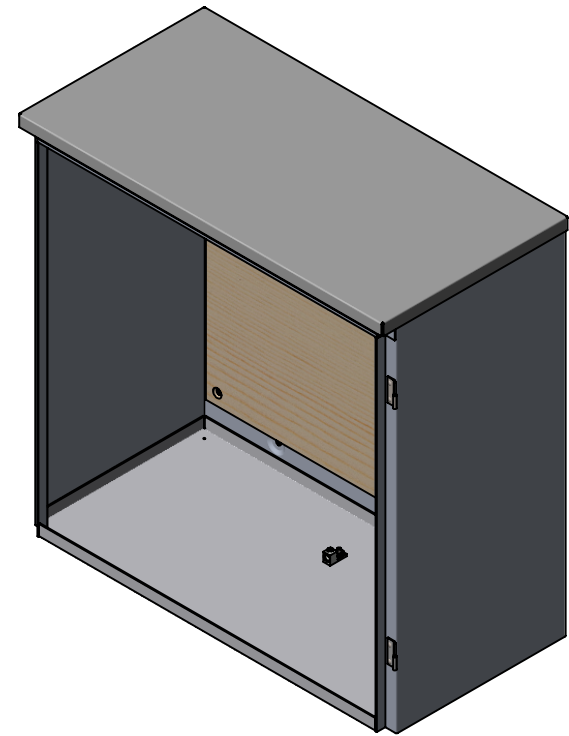

Version:

1

**All dimensions are +/- 1/16".
Drawing views are not to scale.**

Please consult serving utility for their requirements prior to ordering or installing, as specifications and approvals vary by utility, and may require local electrical inspector approval. All installations must be installed by a licensed electrician and must comply with all national and local codes, laws and regulations. Milbank reserves the right to make changes in specifications and features shown without notice or obligation.