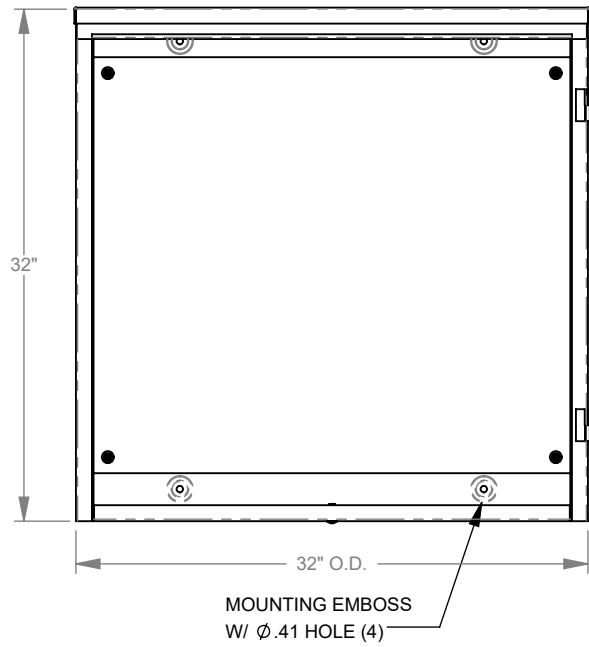

Version:

1

**All dimensions are +/- 1/16".
Drawing views are not to scale.**

Please consult serving utility for their requirements prior to ordering or installing, as specifications and approvals vary by utility, and may require local electrical inspector approval. All installations must be installed by a licensed electrician and must comply with all national and local codes, laws and regulations. Milbank reserves the right to make changes in specifications and features shown without notice or obligation.