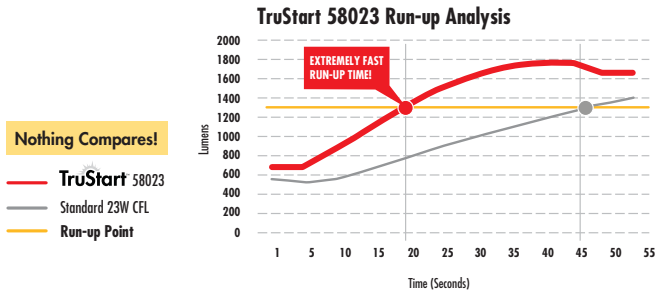

INCANDESCENT COMPARISON (WATTS)	WATTS	AVERAGE LUMENS
2700K			
58009 Full Spring, E26	40W	9W	600
58014 Full Spring, E26	60W	14W	900
58018 Full Spring, E26	75W	18W	1200
58023 Full Spring, E26	100W	23W	1600
58027 Full Spring, E26	100W	27W	1850
58032 Full Spring, E26	125W	32W	2100
58042 Full Spring, E26	150W	42W	2800

GREAT FEATURES & BENEFITS

- Programmed start for longer life 20,000 hours
- TCP exclusive and advanced IC chip control
- 15 - 20 seconds run-up time
- 100% improvement over standard 23W CFL