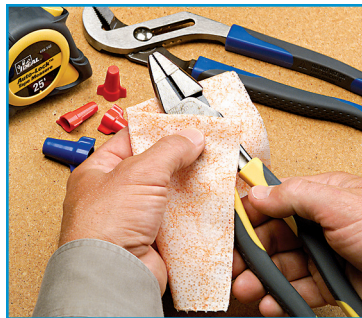

IDEAL-Wipes The Multi-Purpose Towel

ORANGE
CITRUS
SCENT

**Industrial
strength fights
through grime!**

- Cleans dirt, grease, lube and grime
- No sink or water needed
- Pre-moistened wipes with sealing, moisture retaining canister
- Extra-large towel for even the biggest jobs
- Non-scratching, textured scrubbing side for cleaning with soft & smooth wiping surface on opposite side
- Infused with natural hand moisturizers and vitamin E to soften rough skin
- Durable heavy duty fabric scrubs without tearing

Also safe on hands

IDEAL-Wipes The Multi-Purpose Towel

Powerful, yet gentle...handles the toughest jobs

These industrial strength wipes are made to be used for the toughest clean-up jobs and are safe to use on hands. IDEAL-Wipes The Multi-Purpose Towel are infused with Vitamin E and natural hand moisturizers to leave hands feeling clean, soft, and residue-free. The extra-large size (12" x 9") is perfect for even large jobs of cleaning up dirt, grease, and grime. Cleaning agents soften the dirt, grease, and grime, while the scrubbing surface easily picks up the mess. One side of the wipe has a non-scratching, textured scrubbing surface, while the other is soft and smooth for use on delicate surfaces.