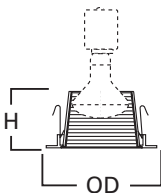

E26 4" Trim Series

DESCRIPTION

Baffle trim in the 4" trim family for use in recessed downlighting.

Catalog #		Type
Project		
Comments		Date
Prepared by		

SPECIFICATION FEATURES

- Metal Baffle
- Formed metal trim ring
- Friction clip retention

Housings	Max Lamp Compatibility
H99ICAT	35W PAR20, 30W R20, (50W PAR20 with H1999 Socket Extender)
E4ICATSB	50W PAR20, 30W R20
E4TATSB	50W PAR20, 40W R16, 50W R20
E4RTATSB	

Compatible with Halogen, Incandescent, LED* or CFL* lamps.

Dimensions:

H: 2-5/8" [67mm]

OD: 5" [129mm]

ORDERING INFORMATION

SAMPLE NUMBER: 4001WB

Trim	Finish
4010= 4" Metal Baffle	WB=White Baffle, White Trim BB=Black Baffle, White Trim