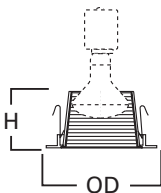

E26 4" Trim Series

DESCRIPTION

Baffle trim in the 4" trim family for use in recessed downlighting.

Catalog #		Type
Project		
Comments		Date
Prepared by		

SPECIFICATION FEATURES

- Metal Baffle
- Formed metal trim ring
- Friction clip retention

Dimensions:

H: 2-5/8" [67mm]

OD: 5" [129mm]

ORDERING INFORMATION

SAMPLE NUMBER: 4001WB

Trim	Finish
4010= 4" Metal Baffle	WB =White Baffle, White Trim BB =Black Baffle, White Trim

4010WB
White Baffle,
White Trim