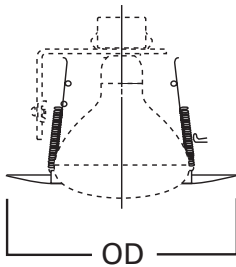

E26 6" Trim Series

DESCRIPTION

Open in the 6" trim family for use in recessed downlighting. Compatible for use in Halo and other housings.

Catalog #		Type
Project		
Comments		Date
Prepared by		

SPECIFICATION FEATURES

- Open trim for BR40 and R40 lamps
- Coil spring retention

Housings	Max Lamp Compatibility	
H7T H7RT	120W BR40, 150W R40	
H7TCP		
E7TAT E7RTAT	120W BR40	

Compatible with Halogen, Incandescent, LED* or CFL* lamps.

Dimensions:
OD: 8" [203mm]

ORDERING INFORMATION

SAMPLE NUMBER: 401P

Trim	Finish
401P= 6" White Open Trim	WH=White Trim
401AL= 6" Satin Aluminum Open Trim	SA=Satin Aluminum

HALO HOUSING COMPATIBILITY

Trim #	Style	H7ICT	H7ICAT	H7RICT	H7RICAT	E7ICAT	E7RICAT	H7UICAT	H7ICTNB
401P 401AL	Open								
		H7ICATNB	E7ICATNB	H27ICAT	H27RICAT	E27ICAT	E27RICAT		
		H7T	H7TCP	H7RT	E7TAT	E7RTAT	H7TNB	E7TATNB	H27T
		•	•	•	•	•			
		H27RT	E27TAT	E27RTAT					

For use in select other's housings, refer to U.L. classification list at www.eaton.com/lighting/legal.

*UL1993 listed LED & CFL equivalent lamps permitted. Consult lamp manufacturer for conditions of use. Eaton does not warranty the lamp.