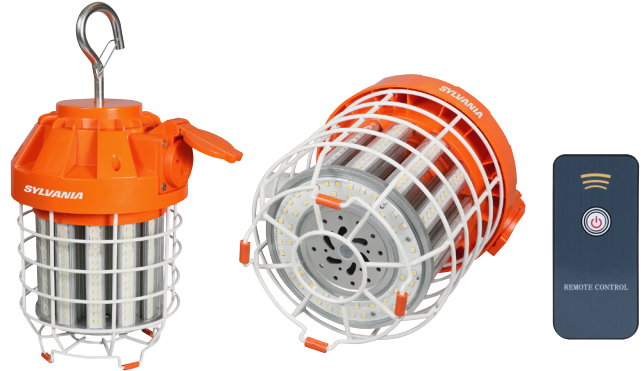

SYLVANIA Luminaires

ULTRA LED™ Work Light

Application

ULTRA LED Work Lights are ideal for temporary lighting with a versatile and a durable design for indoor construction and job site applications to replace HID and fluorescent lights.

Benefits and Features

- Linkable with a wide variety of mounting options
- Integrated power cord (up to 35ft on higher wattage models)
- Strong and durable construction with a versatile design for various mounting options
- Lasts up to 5x longer than HID lamps
- No warm-up time, instant on with full light output and stable color
- Consumes up to 74% less energy than equivalent HID lamps while delivering same light output
- Replacement for 175W-400W HID applications
- Up to 130 LPW
- 5000K color temperature
- CRI 80+
- 308° beam angle (or omnidirectional)
- Additional accessories available

Electrical

- 120VAC
- Power Factor >90%
- 6kV surge protection

Rated Life

- 50,000 hours (L₇₀)

Warranty

- Standard 5 year lamp warranty
- NLB Trusted Warranty Program

Ambient Operating Range

- -4°F to 113°F (-20°C to 45°C)

Wattage Comparison

Traditional Source	Traditional System Wattage	LED System Wattage	Energy Savings	Energy Savings Over Lamp Life
HID Metal Halide	175W	60W	66%	$633
HID Metal Halide	250W	100W	60%	$825
HID Metal Halide	400W	130W	68%	$1485

*Energy savings over life of lamp calculated at $0.11/kWh

Certifications and Listings

- IP64 Rated
- UL Damp Rated
- RoHS
- FCC*

Installation

- Screw in the mounting hook provided into the lamp base and hang the lamp on to a ceiling hook, if required.
- Lamp operates directly on line voltage, 120VAC.
- For linking additional lamps, connect the power cable to the expansion outlet on the lamp.