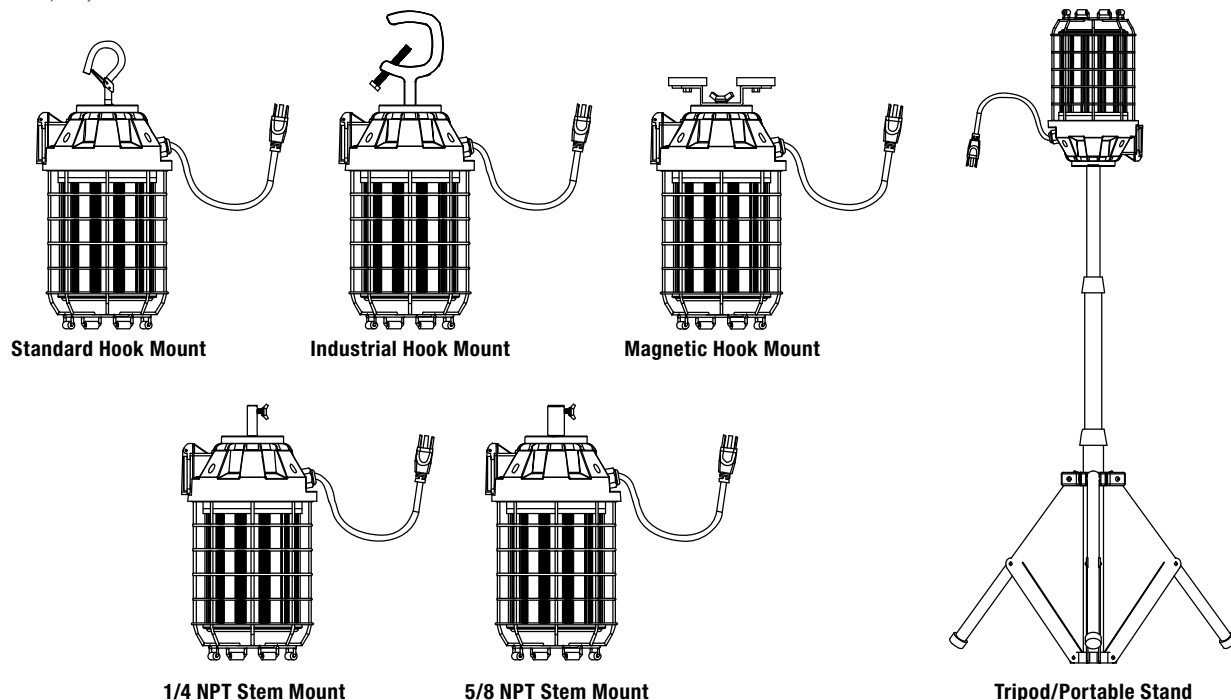

Installation

- Screw in the mounting hook provided into the lamp base and hang the lamp on to a ceiling hook, if required.
- Lamp operates directly on line voltage, 120VAC.
- For linking additional lamps, connect the power cable to the expansion outlet on the lamp.

Ordering Information

| Item Number | Ordering Abbreviation | Power (W) | Replaces | Cord Length (ft) | Linkability | Input Voltage (V) | Average Life (hrs) | CCT | Typical Lumens (lm) | CRI | Case Qty | CEC |
|-------------|--------------------------|-----------|----------|------------------|----------------|-------------------|--------------------|-------|---------------------|-----|----------|--------|
| 40974 | LEDWORKLIGHT060850PLGRMT | 60 | 175W | 15.5 | Up to 16 lamps | 120 | 50,000 | 5000K | 7500 | 80+ | 4 | Exempt |
| 40975 | LEDWORKLIGHT100850PLGRMT | 100 | 250W | 35 | Up to 10 lamps | 120 | 50,000 | 5000K | 12,000 | 80+ | 4 | Exempt |
| 40976 | LEDWORKLIGHT130850PLGRMT | 130 | 400W | 35 | Up to 6 lamps | 120 | 50,000 | 5000K | 17,000 | 80+ | 4 | Exempt |

Physical Information

| Lamp Description | (A) Length (in) | (B) Diameter (in) |
|------------------|-----------------|-------------------|
| 60W Work Light | 9.7 | 6.7 |
| 100W Work Light | 11.6 | 6.7 |
| 130W Work Light | 12.5 | 6.7 |