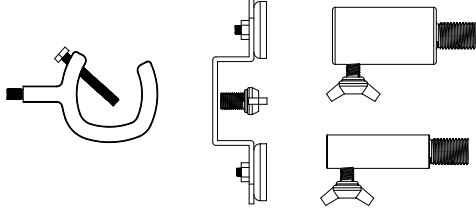

Accessories

Item Number	Ordering Abbreviation	Description
41147	LEDWORKLIGHTTRIPOD	Tripod/Portable Stand
41148	LEDWORKLIGHTMOUNTINGPACK	Work Light Mounting Pack
41921	LEDWORKLIGHT1AREMOTE	Replacement Work Light Remote*

*(Sold in units of 5)

Work Light Mounting Pack