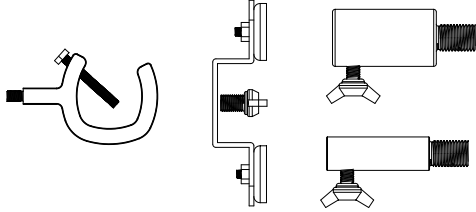

Accessories

Item Number	Ordering Abbreviation	Description
41147	LEDWORKLIGHTTRIPOD	Tripod/Portable Stand
41148	LEDWORKLIGHTMOUNTINGPACK	Work Light Mounting Pack
41921	LEDWORKLIGHT1AREMOTE	Replacement Work Light Remote*

*(Sold in units of 5)

Work Light Mounting Pack