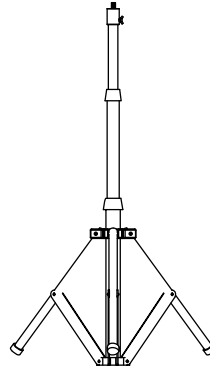

Work Light Tripod