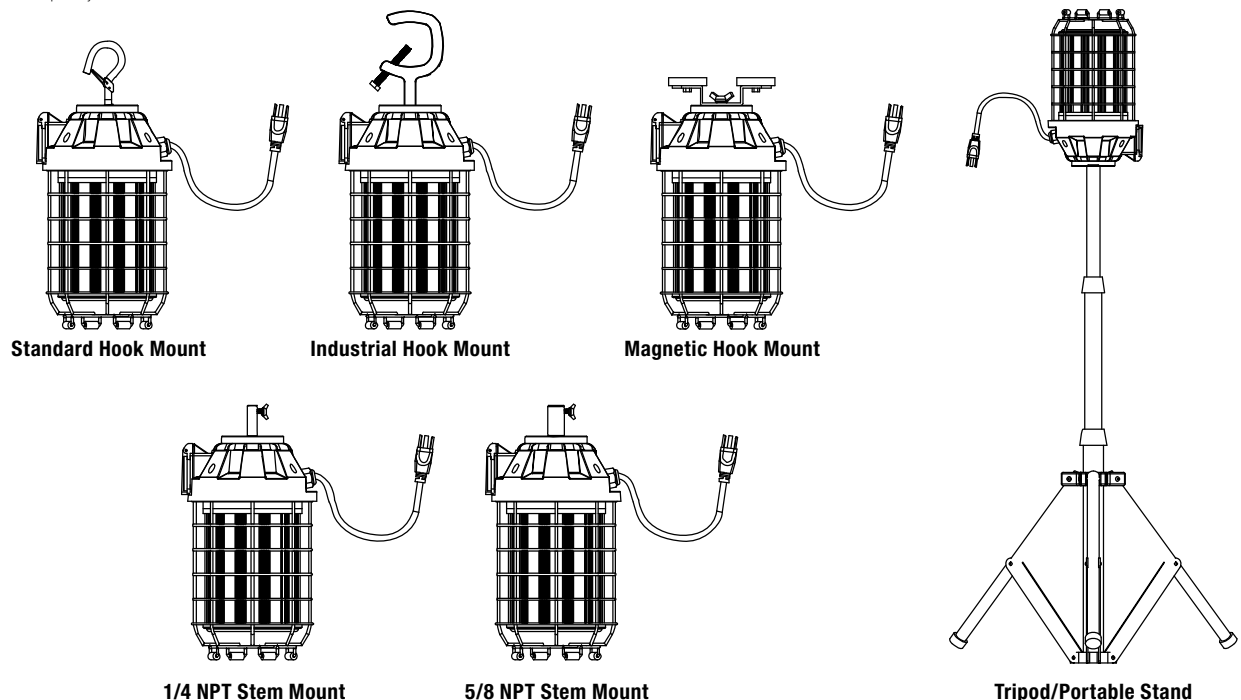

Catalog #	Type
Project	
Comments	
Prepared by	

Ordering Guide

LED	WORKLIGHT	XXX	8	50	PLG	RMT
LED Lamps and Retrofits	Lamp Type Temporary Work Light	Wattage 060 = 60 Watts 100 = 100 Watts 130 = 130 Watts	CRI 8 = 80+	Color Temperature 50 = 5000K	Connection Type Power connection through a plug	Accessory Remote included as a standard accessory

Ordering Information

Item Number	Ordering Abbreviation	Power (W)	Replaces	Cord Length (ft)	Linkability	Input Voltage (V)	Average Life (hrs)	CCT	Typical Lumens (lm)	CRI	Case Qty	CEC
40974	LEDWORKLIGHT060850PLGRMT	60	175W	15.5	Up to 16 lamps	120	50,000	5000K	7500	80+	4	Exempt
40975	LEDWORKLIGHT100850PLGRMT	100	250W	35	Up to 10 lamps	120	50,000	5000K	12,000	80+	4	Exempt
40976	LEDWORKLIGHT130850PLGRMT	130	400W	35	Up to 6 lamps	120	50,000	5000K	17,000	80+	4	Exempt

Physical Information

Lamp Description	(A) Length (in)	(B) Diameter (in)
60W Work Light	9.7	6.7
100W Work Light	11.6	6.7
130W Work Light	12.5	6.7

Luminaire Length with Mounting Accessories

Lamp Description	Standard Hook Mount (included in the box) (in)	Industrial Hook Mount* (in)	Magnetic Hook Mount* (in)	1/4 NPT Stem Mount* (in)	5/8 NPT Stem Mount* (in)	Tripod/Portable Stand* (in)
60W Work Light	13.0	14.6	11.1	11.3	11.3	70.8
100W Work Light	14.9	16.5	13.0	13.1	13.1	72.6
130W Work Light	15.7	17.4	13.9	14.1	14.1	73.5

*Accessories purchased separately