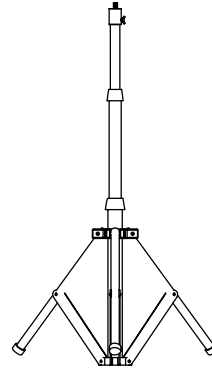

Physical Information

| Lamp Description | (A) Length (in) | (B) Diameter (in) |
|------------------|-----------------|-------------------|
| 60W Work Light | 9.7 | 6.7 |
| 100W Work Light | 11.6 | 6.7 |
| 130W Work Light | 12.5 | 6.7 |

Luminaire Length with Mounting Accessories

| Lamp Description | Standard Hook Mount (included in the box) (in) | Industrial Hook Mount* (in) | Magnetic Hook Mount* (in) | 1/4 NPT Stem Mount* (in) | 5/8 NPT Stem Mount* (in) | Tripod/Portable Stand* (in) |
|------------------|--|-----------------------------|---------------------------|--------------------------|--------------------------|-----------------------------|
| 60W Work Light | 13.0 | 14.6 | 11.1 | 11.3 | 11.3 | 70.8 |
| 100W Work Light | 14.9 | 16.5 | 13.0 | 13.1 | 13.1 | 72.6 |
| 130W Work Light | 15.7 | 17.4 | 13.9 | 14.1 | 14.1 | 73.5 |

*(Sold in units of 5)

Work Light Mounting Pack

Work Light Tripod

Work Light Remote

Additional Specifications

- The SYLVANIA ULTRA LED™ Work Light is an integrated LED fixture with no replaceable components
- Not intended for use in dimming applications
- Not suitable for outdoor fixtures with air vents
- Should not be directly exposed to water