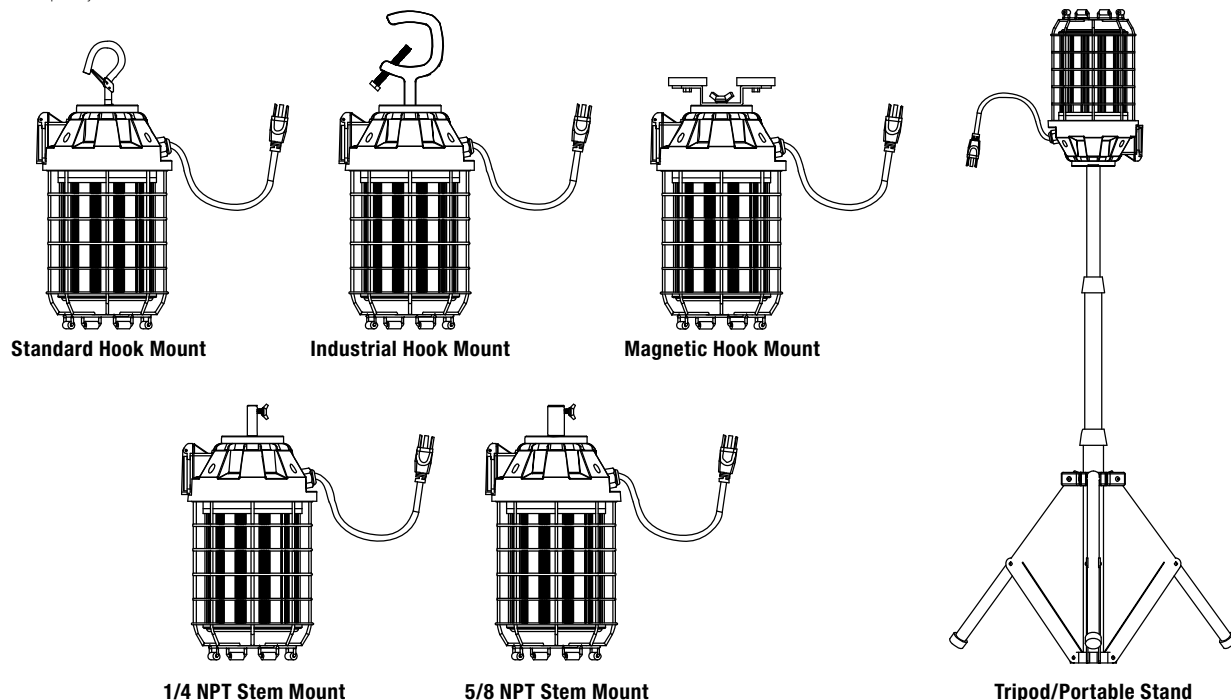

Catalog #	Type
Project	
Comments	
Prepared by	

Ordering Guide

LED	WORKLIGHT	XXX	8	50	PLG	RMT
LED Lamps and Retrofits	Lamp Type Temporary Work Light	Wattage 060 = 60 Watts 100 = 100 Watts 130 = 130 Watts	CRI 8 = 80+	Color Temperature 50 = 5000K	Connection Type Power connection through a plug	Accessory Remote included as a standard accessory

Ordering Information

Item Number	Ordering Abbreviation	Power (W)	Replaces	Cord Length (ft)	Linkability	Input Voltage (V)	Average Life (hrs)	CCT	Typical Lumens (lm)	CRI	Case Qty	CEC
40974	LEDWORKLIGHT060850PLGRMT	60	175W	15.5	Up to 16 lamps	120	50,000	5000K	7500	80+	4	Exempt
40975	LEDWORKLIGHT100850PLGRMT	100	250W	35	Up to 10 lamps	120	50,000	5000K	12,000	80+	4	Exempt
40976	LEDWORKLIGHT130850PLGRMT	130	400W	35	Up to 6 lamps	120	50,000	5000K	17,000	80+	4	Exempt

Physical Information

Lamp Description	(A) Length (in)	(B) Diameter (in)
60W Work Light	9.7	6.7
100W Work Light	11.6	6.7
130W Work Light	12.5	6.7

Luminaire Length with Mounting Accessories

Lamp Description	Standard Hook Mount (included in the box) (in)	Industrial Hook Mount* (in)	Magnetic Hook Mount* (in)	1/4 NPT Stem Mount* (in)	5/8 NPT Stem Mount* (in)	Tripod/Portable Stand* (in)
60W Work Light	13.0	14.6	11.1	11.3	11.3	70.8
100W Work Light	14.9	16.5	13.0	13.1	13.1	72.6
130W Work Light	15.7	17.4	13.9	14.1	14.1	73.5

*Accessories purchased separately