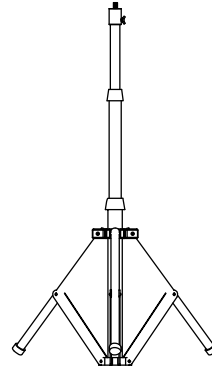

Work Light Tripod