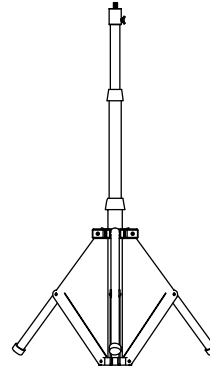

Physical Information

Lamp Description	(A) Length (in)	(B) Diameter (in)
60W Work Light	9.7	6.7
100W Work Light	11.6	6.7
130W Work Light	12.5	6.7

Luminaire Length with Mounting Accessories

Lamp Description	Standard Hook Mount (included in the box) (in)	Industrial Hook Mount* (in)	Magnetic Hook Mount* (in)	1/4 NPT Stem Mount* (in)	5/8 NPT Stem Mount* (in)	Tripod/Portable Stand* (in)
60W Work Light	13.0	14.6	11.1	11.3	11.3	70.8
100W Work Light	14.9	16.5	13.0	13.1	13.1	72.6
130W Work Light	15.7	17.4	13.9	14.1	14.1	73.5

*Accessories purchased separately

Accessories

Item Number	Ordering Abbreviation	Description
41147	LEDWORKLIGHTTRIPOD	Tripod/Portable Stand
41148	LEDWORKLIGHTMOUNTINGPACK	Work Light Mounting Pack
41921	LEDWORKLIGHT1AREMOTE	Replacement Work Light Remote*

*(Sold in units of 5)

Work Light Mounting Pack

Work Light Tripod

Work Light Remote

Additional Specifications

- The SYLVANIA ULTRA LED™ Work Light is an integrated LED fixture with no replaceable components
- Not intended for use in dimming applications
- Not suitable for outdoor fixtures with air vents
- Should not be directly exposed to water