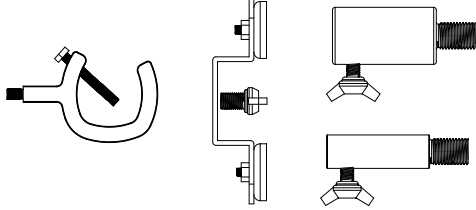

Physical Information

Lamp Description	(A) Length (in)	(B) Diameter (in)
60W Work Light	9.7	6.7
100W Work Light	11.6	6.7
130W Work Light	12.5	6.7

Luminaire Length with Mounting Accessories

Lamp Description	Standard Hook Mount (included in the box) (in)	Industrial Hook Mount* (in)	Magnetic Hook Mount* (in)	1/4 NPT Stem Mount* (in)	5/8 NPT Stem Mount* (in)	Tripod/Portable Stand* (in)
60W Work Light	13.0	14.6	11.1	11.3	11.3	70.8
100W Work Light	14.9	16.5	13.0	13.1	13.1	72.6
130W Work Light	15.7	17.4	13.9	14.1	14.1	73.5

*(Sold in units of 5)

Work Light Mounting Pack

Work Light Tripod

Work Light Remote

Additional Specifications

- The SYLVANIA ULTRA LED™ Work Light is an integrated LED fixture with no replaceable components
- Not intended for use in dimming applications
- Not suitable for outdoor fixtures with air vents
- Should not be directly exposed to water