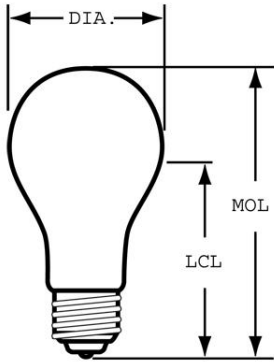

GE  
Lighting

**15199 - 40A15**

GE A15

**GENERAL CHARACTERISTICS**

Lamp Type	Incandescent - A-line
Bulb	A15
Base	Medium Screw (E26)
Filament	C-9
Bulb Finish	Clear
Rated Life	1500.0 hrs
Bulb Material	Soft glass
Life in Years	1.4
Primary Application	Standard;Ceiling Fan

**PHOTOMETRIC CHARACTERISTICS**

Initial Lumens	415.0
Color Temperature	2600.0 K
Nominal Initial Lumens per Watt	10

**ELECTRICAL CHARACTERISTICS**

Wattage	40.0
Voltage	120.0
Estimated Energy Cost per Year	4.82

**DIMENSIONS**

Maximum Overall Length (MOL)	3.5000 in(88.9 mm)
Bulb Diameter (DIA)	1.875 in(47.6 mm)
Light Center Length (LCL)	2.370 in(60.2 mm)

**PRODUCT INFORMATION**

Product Code	15199
Description	40A15
Standard Package	Case
Standard Package GTIN	00043168151993
Standard Package Quantity	120
Sales Unit	Unit
No Of Items Per Sales Unit	2
No Of Items Per Standard Package	120
UPC	043168910088