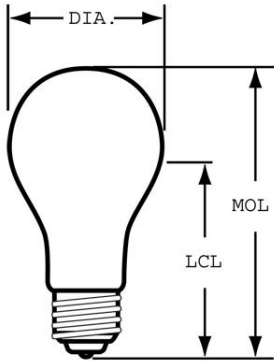

GE
Lighting

27495 - 40A15/F/CD

GE appliance 40 watt A15 1-pack

- GE's specialty bulbs offer innovative solutions for a variety of lighting needs.
- GE's Appliance Lights can be used in many household appliances such as microwaves, refrigerators and ovens.
- 120 volts
- A15 shape with medium base for use in appliances
- Lasts 1500 hours
- Whether you're cooking it or keeping it fresh GE appliance lights lets you see it. They're specially designed to withstand high or low temperatures and feature a rugged filament that resists vibration, perfect for microwaves, refrigerators and ovens

GENERAL CHARACTERISTICS

Lamp Type	Incandescent - A-line
Bulb	A15
Base	Medium Screw (E26)
Filament	C-9
Bulb Finish	Frost
Rated Life (NOM)	1500.0 h
Bulb Material	Soft glass
Primary Application	Standard;Ceiling Fan

PHOTOMETRIC CHARACTERISTICS

Initial Lumens (NOM)	355.0
Color Temperature (NOM)	2600.0 K
Nominal Initial Lumens per Watt (NOM)	8.875

ELECTRICAL CHARACTERISTICS

Wattage (NOM)	40.0
Voltage (NOM)	120.0
Burn Position	Universal burning position

DIMENSIONS

Maximum Overall Length (MOL) (NOM)	3.500 in(88.9 mm)
Bulb Diameter (DIA) (NOM)	1.875 in(47.6 mm)
Light Center Length (LCL) (NOM)	2.370 in(60.2 mm)

PRODUCT INFORMATION

Product Code	27495
Description	40A15/F/CD
Standard Package	BUNDLE
Standard Package GTIN	30043168274952
Standard Package Quantity	60
Sales Unit	Unit
No Of Items Per Sales Unit	1
No Of Items Per Standard Package	60
UPC	043168274951