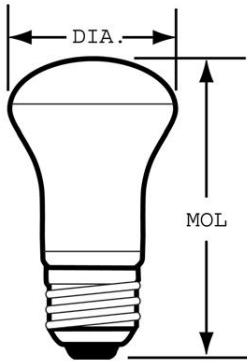

GE
Lighting

25781 - 40R16/CD

GE soft white 40 watt R16 floodlight 1-pack

- Use original GE's Soft White when you need a light without glare and harsh shadows.
- Replace ordinary light bulbs with GE Flood and Spotlight in all your track and recessed lighting fixtures.
- 2500K soft white light appearance
- Estimated yearly energy costs $4.82 based on 3 hours per day $0.11 per kWh
- GE soft white indoor spotlights provide warm, pleasing everyday light without harsh glares and shadows. These bulbs' funnel shape and reflective coating help direct light where it is needed better than a standard incandescent bulb
- Lasts 1.4 years based on 3 hours per day usage
- 280 lumens providing subtle, reassuring™ light
- R16 indoor floodlight with medium base for use in directional fixtures such as recessed can lighting

GENERAL CHARACTERISTICS

Lamp Type	Incandescent - Reflector
Bulb	R16
Base	Medium Screw (E26)
Filament	CC-6
Rated Life	1500.0 hrs
Bulb Material	Soft glass
Primary Application	Indoor Spotlight

PHOTOMETRIC CHARACTERISTICS

Initial Lumens	225.0
Color Temperature	2500.0 K

ELECTRICAL CHARACTERISTICS

Wattage	40.0
Voltage	120.0

DIMENSIONS

Maximum Overall Length (MOL)	3.3700 in(85.6 mm)
Bulb Diameter (DIA)	2.000 in(50.8 mm)

PRODUCT INFORMATION

Product Code	25781
Description	40R16/CD
Standard Package	BUNDLE
Standard Package GTIN	30043168257818
Standard Package Quantity	30
Sales Unit	Unit
No Of Items Per Sales Unit	1
No Of Items Per Standard Package	30
UPC	043168257817

CAUTIONS & WARNINGS

Warning

- Unexpected lamp rupture may cause injury, fire, or property damage
  - Avoid direct water, liquid or metal contact.
- Risk of Fire
  - Keep combustible materials away from lamp.