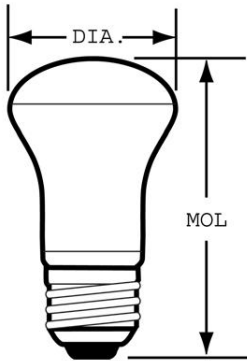

### GENERAL CHARACTERISTICS

Lamp Type	Incandescent - Reflector
Bulb	R16
Base	Medium Screw (E26)
Filament	CC-6
Rated Life	1500.0 hrs
Bulb Material	Soft glass
Primary Application	Indoor Spotlight

### DIMENSIONS

Maximum Overall Length (MOL)	3.3700 in(85.6 mm)
Bulb Diameter (DIA)	2.000 in(50.8 mm)