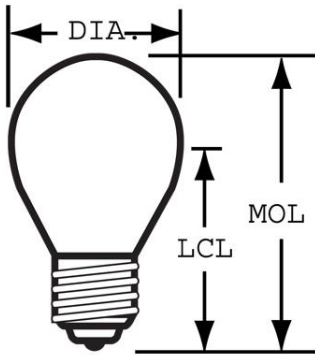

GE
Lighting

35156 - 40S11N/1 CARD

GE appliance 40 watt S11 1-pack

- GE's specialty bulbs offer innovative solutions for a variety of lighting needs.
- GE's High Intensity Lights are designed for use in high intensity lamps only.
- 120 volts
- S11 shape with intermediate base for use in appliances
- Whether you're cooking it or keeping it fresh GE appliance lights lets you see it. They're specially designed to withstand high or low temperatures and feature a rugged filament that resists vibration, perfect for microwaves, refrigerators and ovens
- Lasts 500 hours

GENERAL CHARACTERISTICS

| | |
|---------------------|---------------------------------------|
| Lamp Type | Incandescent - Appliance & Indicators |
| Bulb | S11 |
| Base | Intermediate Screw (E17) |
| Filament | C-9 |
| Bulb Finish | Clear |
| Rated Life | 500.0 hrs |
| Bulb Material | Soft glass |
| Primary Application | Appliance |

DIMENSIONS

| | |
|------------------------------|--------------------|
| Maximum Overall Length (MOL) | 2.3100 in(58.7 mm) |
| Bulb Diameter (DIA) | 1.375 in(34.9 mm) |
| Light Center Length (LCL) | 1.620 in(41.1 mm) |