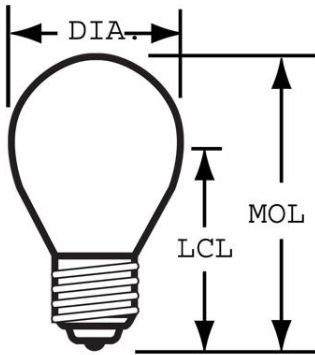

CAUTIONS & WARNINGS

Warning

- Unexpected lamp rupture may cause injury, fire, or property damage
 - Avoid direct water/liquid contact.
- Risk of Fire
 - Use in high intensity fixture rated for this product.

GENERAL CHARACTERISTICS

| | |
|---------------------|---------------------------------------|
| Lamp Type | Incandescent - Appliance & Indicators |
| Bulb | S11 |
| Base | Intermediate Screw (E17) |
| Filament | C-9 |
| Bulb Finish | Clear |
| Rated Life | 500.0 hrs |
| Bulb Material | Soft glass |
| Primary Application | Appliance |