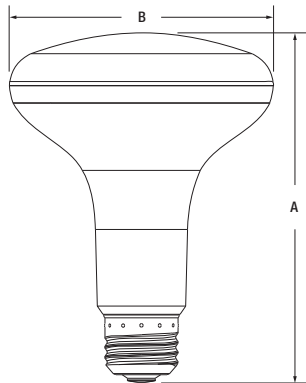

Specification Data

Catalog #	Type
Project	
Comments	
Prepared by	

Ordering Guide

ECOLED	10	BR30	DIM	8	XX	7Y	V	RP4
ECO LED	Wattage 10 = 10 Watts	Lamp Type BR30	Dimmable	CRI 8 = 80	Color Temperature 27 = 2700K 30 = 3000K 40 = 4000K 50 = 5000K	7Y = 7 Year Life	V = Value	4PK Retail

Ordering Information

Item Number	Ordering Abbreviation	Power (W)	Base Type	Replaces	Input Voltage	Average Life (hrs)	Typical Lumens (lm)	CCT	CRI	ENERGY STAR®
40870	ECOLED10BR30DIM8277YVRP4 16/CS 4/SKU	10	E26	65W Incandescent	120V	7700	650	2700K	80	N/A
41101	ECOLED10BR30DIM8307YVRP4 16/CS 4/SKU	10	E26	65W Incandescent	120V	7700	650	3000K	80	N/A
41102	ECOLED10BR30DIM8407YVRP4 16/CS 4/SKU	10	E26	65W Incandescent	120V	7700	650	4000K	80	N/A
40871	ECOLED10BR30DIM8507YVRP4 16/CS 4/SKU	10	E26	65W Incandescent	120V	7700	650	5000K	80	N/A

Physical Information

	(A) Height inches (mm)	(B) Diameter inches (mm)
ECO LED BR30	3.74 (95)	5.00 (127)

LEDVANCE LLC
200 Ballardvale Street
Wilmington, MA 01887 USA
Phone 1-800-LIGHTBULB (1-800-544-4828)
www.sylvania.com

SYLVANIA and LEDVANCE are registered trademarks.
All other trademarks are those of their respective owners.
Licensee of product trademark SYLVANIA in general lighting.
Specifications subject to change without notice.

[/sylvania](https://twitter.com/sylvania) [/sylvania](https://facebook.com/sylvania)