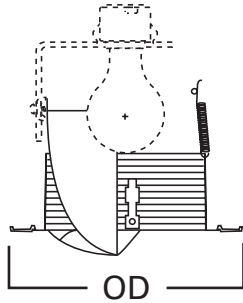

E26 6" Trim Series

DESCRIPTION

Wall wash Phenolic Coilex® baffle and scoop reflector in the 6" trim family for use in recessed downlighting. Compatible for use in Halo and other housings.

Catalog #		Type
Project		
Comments		Date
Prepared by		

SPECIFICATION FEATURES

- Black or white Phenolic Coilex® baffle with scoop reflector
- Designed to spread light close to ceiling
- Coil spring retention

Dimensions:
OD: 7-1/4"[184mm]

Housings	Max Lamp Compatibility
H7UICAT	50W R30
H7T	H7TCP
H7RT	60W A19
E7TAT	
E7RTAT	

Compatible with Halogen, Incandescent, LED* or CFL* lamps.