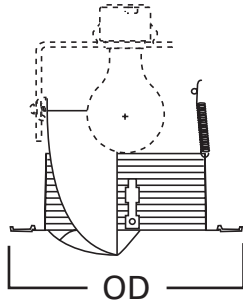

### SPECIFICATION FEATURES

- Black or white Phenolic Coilex® baffle with scoop reflector
- Designed to spread light close to ceiling
- Coil spring retention

**Dimensions:**  
OD: 7-1/4"[184mm]

| Housings | Max Lamp Compatibility |
|----------|------------------------|
| H7UICAT  | 50W R30                |
| H7T      | H7TCP                  |
| H7RT     | 60W A19                |
| E7TAT    |                        |
| E7RTAT   |                        |