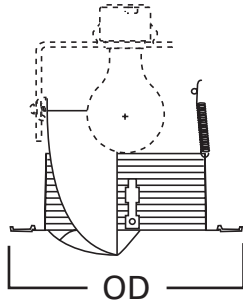

E26 6" Trim Series

DESCRIPTION

Wall wash Phenolic Coilex® baffle and scoop reflector in the 6" trim family for use in recessed downlighting. Compatible for use in Halo and other housings.

Catalog #		Type
Project		
Comments		Date
Prepared by		

SPECIFICATION FEATURES

- Black or white Phenolic Coilex® baffle with scoop reflector
- Designed to spread light close to ceiling
- Coil spring retention

Dimensions:
OD: 7-1/4" [184mm]

Housings	Max Lamp Compatibility
H7UICAT	50W R30
H7T	H7TCP
H7RT	60W A19
E7TAT	
E7RTAT	

Compatible with Halogen, Incandescent, LED* or CFL* lamps.