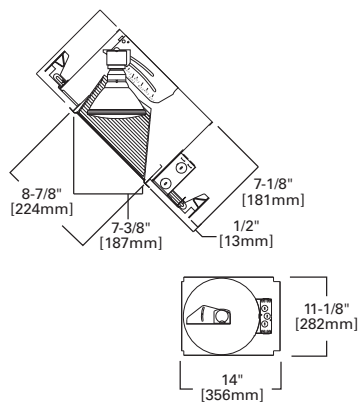

7-INCH INCANDESCENT SLOPE CEILING HOUSING ICAT

FEATURES

- Got Nail™ bar hangers
- Pass-N-Thru™ tool-less shortening of bar hangers
- AIR-TITE™
- Quick Connect wiring connectors included in junction box
- Thermally protected
- Die-formed housing and plaster frame
- Socket aiming for ceilings from 2/12 to 12/12 pitch
- Slope indicator provides quick and consistent lamp settings

Compliances may not apply to all product configurations. Please consult the product spec sheet for compliance details.

COMPLIANCES: UL/cUL Listed - Damp Location, UL/cUL Listed 1598 Luminaire, UL/cUL Listed for Feed Through, UL/cUL Listed for Insulation Contact, AIR-TITE™ Certified ASTM E283

H745ICAT

ORDERING INFORMATION: ORDER HOUSING AND TRIMS SEPARATELY^A

SAMPLE NUMBER: H745ICAT - 457W

Housing	Trims
H745ICAT=7" Aperture, New Construction, Slope Ceiling, IC AIR-TITE™, 120V Line Voltage	Baffles 457 Baffle, 65W BR30, 75W R30, 75W PAR30, 90W PAR38, OD: 9-3/4" [248mm] 457P=White Trim with Black Baffle 457W=White Trim with White Baffle Reflectors 457 Specular Reflector, 75W R30, 65W BR30, OD: 9-3/4" [248mm] 457CG=White Trim with Champagne Gold Reflector 457SC=White Trim with Clear Specular Reflector White Cone Reflector 457 White Reflector, 65W BR30, 75W R30, 75W PAR30, 90W PAR38, OD: 9-3/4" [248mm] 457PW=White Trim with White Reflector

NOTES: Δ Not to be used in direct contact with spray foam insulation.

457 Slope Ceiling Baffle

- 457W White Trim with White Baffle
- 457P White Trim with Black Baffle

HOUSING / LAMP:

H745ICAT: 65W BR30, 75W R30, 75W PAR30, 90W PAR38
H745ICAT: 75W R30, 65W BR30

DIMENSIONS: OD: 9-3/4" [248mm]

457 Slope Ceiling Specular Reflector

- 457SC White Trim with Clear Specular Reflector
- 457CG White Trim with Champagne Gold Reflector

HOUSING / LAMP:

H745ICAT: 75W R30, 65W BR30

DIMENSIONS: OD: 9-3/4" [248mm]

457 Slope Ceiling White Reflector

- 457PW White Trim with White Reflector

HOUSING / LAMP:

H745ICAT: 65W BR30, 75W R30, 75W PAR30, 90W PAR38

DIMENSIONS: OD: 9-3/4" [248mm]