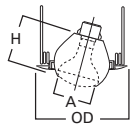

**78 Eyeball 30° Tilt**

- 78P White Trim with White Eyeball
- 78PAT White Trim with White Eyeball - AIR-TITE™ Trim
- 78SN Satin Nickel Trim with Satin Nickel Eyeball
- 78TBZ Tuscan Bronze Trim with Tuscan Bronze Eyeball
- 78B Satin Brass Trim with Satin Brass Eyeball
- 78PB Polished Brass Trim with Polished Brass Eyeball