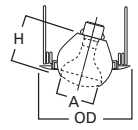

78 Eyeball 30° Tilt

- 78P White Trim with White Eyeball
- 78PAT White Trim with White Eyeball - AIR-TITE™ Trim
- 78SN Satin Nickel Trim with Satin Nickel Eyeball
- 78TBZ Tuscan Bronze Trim with Tuscan Bronze Eyeball
- 78B Satin Brass Trim with Satin Brass Eyeball
- 78PB Polished Brass Trim with Polished Brass Eyeball