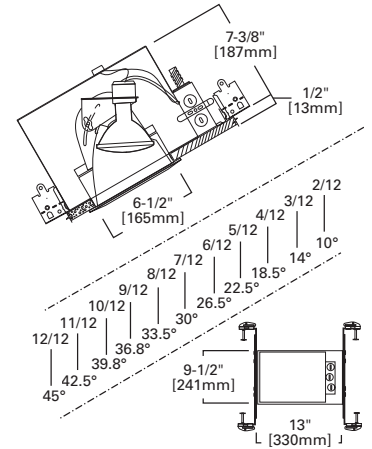

ORDERING INFORMATION: ORDER HOUSING AND TRIMS SEPARATELY*

SAMPLE NUMBER: H6451C - 456W

Housing	Trims	Baffles
H6451C—6" Aperture, New Construction, Slope Ceiling, IC AIR-TITE™, 120V Line Voltage	Adjustables 1417 Low Voltage Eyeball with Baffle - 30° Tilt, 50W 12V MR16, OD: 7-1/4" [184mm] 1417BA—White Trim with White Eyeball and Black Baffle (Low Voltage Transformer Included) 1417W—White Trim with White Eyeball and White Baffle (Low Voltage Transformer Included) 417 Coilex® Baffle Eyeball - 30° Tilt, 75W R30, 65W BR30, OD: 8" [203mm] 417P—White Trim and Eyeball with Black Coilex® Baffle 417PB—Polished Brass Trim and Eyeball with Black Coilex® Baffle 417W—White Trim and Eyeball with White Coilex® Baffle 78 Eyeball - 30° Tilt, 65W BR30, 75W R30, 75W PAR30L, OD: 8" [203mm] 78B—Satin Brass Trim with Satin Brass Eyeball 78P—White Trim with White Eyeball 78PAT—White Trim with White Eyeball - AIR-TITE™ Trim 78PB—Polished Brass Trim with Polished Brass Eyeball 78SN—Satin Nickel Trim with Satin Nickel Eyeball 78TBZ—Tuscan Bronze Trim with Tuscan Bronze Eyeball	Baffles 456 Baffle, 456P: 60W BR30, 50W PAR30L, OD: 7-1/4" [184mm] 456P—White Trim with Black Baffle 456 Baffle, 456W: 50W PAR30L, 65W BR30, and 75W PAR30L with H1999 Socket Extender, OD: 7-1/4" [184mm] 456W—White Trim with White Baffle Lenses and Diffusers 170 Albalite Lens with Reflector, 60W A19, OD: 8" [203mm] 170P—White Trim with Frosted Albalite Glass Lens 170PS—White Trim with Frosted Albalite Glass Lens, Wet Location Listed and AIR-TITE™ Reflectors 455 Specular Reflector, 65W BR30, 75W R30, 75W PAR30L, OD: 7-1/4" [184mm] 455H—White Trim with Haze Reflector 455SC—White Trim with Clear Specular Reflector 455SCG—White Trim with Champagne Gold Reflector

NOTES: Δ Not to be used in direct contact with spray foam insulation. Δ UL/cUL Listed for Wet Location with select trims.

455 Slope Ceiling Specular Reflector

- 455SC White Trim with Clear Specular Reflector
- 455H White Trim with Haze Reflector
- 455CG White Trim with Champagne Gold Reflector

HOUSING / LAMP:
H6451C: 65W BR30, 75W R30, 75W PAR30L
DIMENSIONS: OD: 7-1/4" [184mm]

456 Slope Ceiling Baffle

- 456W White Trim with White Baffle
- 456P White Trim with Black Baffle

HOUSING / LAMP:
H6451C: 456P: 60W BR30, 50W PAR30L
H6451C: 456W: 50W PAR30L, 65W BR30, 75W PAR30L with H1999 Socket Extender
DIMENSIONS: OD: 7-1/4" [184mm]

78 Eyeball 30° Tilt

- 78P White Trim with White Eyeball
- 78PAT White Trim with White Eyeball - AIR-TITE™ Trim
- 78SN Satin Nickel Trim with Satin Nickel Eyeball
- 78TBZ Tuscan Bronze Trim with Tuscan Bronze Eyeball
- 78B Satin Brass Trim with Satin Brass Eyeball
- 78PB Polished Brass Trim with Polished Brass Eyeball

HOUSING / LAMP:
H6451C: 65W BR30, 75W R30, 75W PAR30L
DIMENSIONS: Height: 4-1/8" [105mm]; Aperture: 3-15/16" [100mm]; OD: 8" [203mm]

170 Albalite Glass Lens with Reflector

- 170P White Trim with Frosted Albalite Glass Lens
- 170PS White Trim with Frosted Albalite Glass Lens, Wet Location, AIR-TITE™