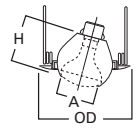

78 Eyeball 30° Tilt

- 78P White Trim with White Eyeball
- 78PAT White Trim with White Eyeball - AIR-TITE™ Trim
- 78SN Satin Nickel Trim with Satin Nickel Eyeball
- 78TBZ Tuscan Bronze Trim with Tuscan Bronze Eyeball
- 78B Satin Brass Trim with Satin Brass Eyeball
- 78PB Polished Brass Trim with Polished Brass Eyeball