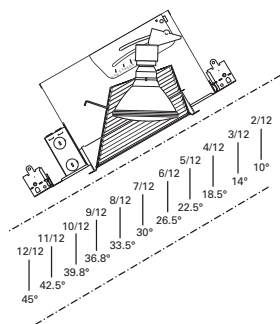

HOUSING / LAMP:
H6451C: 65W BR30, 75W R30, 75W PAR30L
DIMENSIONS: Height: 4-1/8" [105mm]; Aperture: 3-15/16" [100mm]; OD: 8" [203mm]

170 Albalite Glass Lens with Reflector

- 170P White Trim with Frosted Albalite Glass Lens
- 170PS White Trim with Frosted Albalite Glass Lens, Wet Location, AIR-TITE™

HOUSING / LAMP:
H6451C: 60W A19
DIMENSIONS: Height: 4" [101mm]; OD: 8" [203mm]

417 Coilex® Baffle Eyeball 30° Tilt

- 417W White Trim and Eyeball with White Coilex Baffle
- 417P White Trim and Eyeball with Black Coilex Baffle
- 417PB Polished Brass Trim and Eyeball with Black Coilex Baffle

DIMENSIONS: OD: 9-3/4" [248mm]

457 Slope Ceiling Specular Reflector

- 457SC White Trim with Clear Specular Reflector
- 457CG White Trim with Champagne Gold Reflector

HOUSING / LAMP:

H745ICAT: 75W R30, 65W BR30

DIMENSIONS: OD: 9-3/4" [248mm]

457 Slope Ceiling White Reflector

- 457PW White Trim with White Reflector

HOUSING / LAMP:

H745ICAT: 65W BR30, 75W R30, 75W PAR30, 90W PAR38

DIMENSIONS: OD: 9-3/4" [248mm]

PITCH TO DEGREE CONVERSION