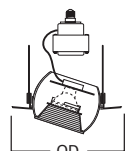

1417 Low Voltage Eyeball with Baffle 30° Tilt

- 1417W White Trim with White Eyeball and White Baffle
- 1417BA White Trim with White Eyeball and Black Baffle