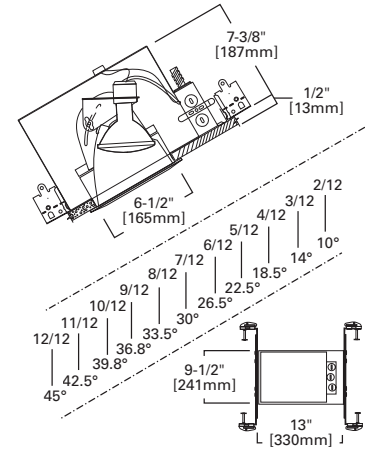

ORDERING INFORMATION: ORDER HOUSING AND TRIMS SEPARATELY*

SAMPLE NUMBER: H6451C - 456W

Housing	Trims	Baffles
H6451C—6" Aperture, New Construction, Slope Ceiling, IC AIR-TITE™, 120V Line Voltage	Adjustables 1417 Low Voltage Eyeball with Baffle - 30° Tilt, 50W 12V MR16, OD: 7-1/4" [184mm] 1417BA=White Trim with White Eyeball and Black Baffle (Low Voltage Transformer Included) 1417W=White Trim with White Eyeball and White Baffle (Low Voltage Transformer Included) 417 Coilex® Baffle Eyeball - 30° Tilt, 75W R30, 65W BR30, OD: 8" [203mm] 417P=White Trim and Eyeball with Black Coilex® Baffle 417PB=Polished Brass Trim and Eyeball with Black Coilex® Baffle 417W=White Trim and Eyeball with White Coilex® Baffle 78 Eyeball - 30° Tilt, 65W BR30, 75W R30, 75W PAR30L, OD: 8" [203mm] 78B=Satin Brass Trim with Satin Brass Eyeball 78P=White Trim with White Eyeball 78PAT=White Trim with White Eyeball - AIR-TITE™ Trim 78PB=Polished Brass Trim with Polished Brass Eyeball 78SN=Satin Nickel Trim with Satin Nickel Eyeball 78TBZ=Tuscan Bronze Trim with Tuscan Bronze Eyeball	Baffles 456 Baffle, 456P: 60W BR30, 50W PAR30L, OD: 7-1/4" [184mm] 456P=White Trim with Black Baffle 456 Baffle, 456W: 50W PAR30L, 65W BR30, and 75W PAR30L with H1999 Socket Extender, OD: 7-1/4" [184mm] 456W=White Trim with White Baffle Lenses and Diffusers 170 Albalite Lens with Reflector, 60W A19, OD: 8" [203mm] 170P=White Trim with Frosted Albalite Glass Lens 170PS=White Trim with Frosted Albalite Glass Lens, Wet Location Listed and AIR-TITE™ Reflectors 455 Specular Reflector, 65W BR30, 75W R30, 75W PAR30L, OD: 7-1/4" [184mm] 455H=White Trim with Haze Reflector 455SC=White Trim with Clear Specular Reflector 455SCG=White Trim with Champagne Gold Reflector

NOTES: Δ Not to be used in direct contact with spray foam insulation. Δ UL/cUL Listed for Wet Location with select trims.

455 Slope Ceiling Specular Reflector

- 455SC White Trim with Clear Specular Reflector
- 455H White Trim with Haze Reflector
- 455CG White Trim with Champagne Gold Reflector

HOUSING / LAMP:
H6451C: 65W BR30, 75W R30, 75W PAR30L
DIMENSIONS: OD: 7-1/4" [184mm]

456 Slope Ceiling Baffle

- 456W White Trim with White Baffle
- 456P White Trim with Black Baffle

HOUSING / LAMP:
H6451C: 456P: 60W BR30, 50W PAR30L
H6451C: 456W: 50W PAR30L, 65W BR30, 75W PAR30L with H1999 Socket Extender
DIMENSIONS: OD: 7-1/4" [184mm]

78 Eyeball 30° Tilt

- 78P White Trim with White Eyeball
- 78PAT White Trim with White Eyeball - AIR-TITE™ Trim
- 78SN Satin Nickel Trim with Satin Nickel Eyeball
- 78TBZ Tuscan Bronze Trim with Tuscan Bronze Eyeball
- 78B Satin Brass Trim with Satin Brass Eyeball
- 78PB Polished Brass Trim with Polished Brass Eyeball

HOUSING / LAMP:
H6451C: 65W BR30, 75W R30, 75W PAR30L
DIMENSIONS: Height: 4-1/8" [105mm]; Aperture: 3-15/16" [100mm]; OD: 8" [203mm]

170 Albalite Glass Lens with Reflector

- 170P White Trim with Frosted Albalite Glass Lens
- 170PS White Trim with Frosted Albalite Glass Lens, Wet Location, AIR-TITE™