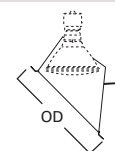

HOUSING / LAMP:

H745ICAT: 65W BR30, 75W R30, 75W PAR30, 90W PAR38

DIMENSIONS: OD: 9-3/4" [248mm]