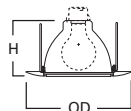

78 Eyeball 30° Tilt

- 78P White Trim with White Eyeball
- 78PAT White Trim with White Eyeball - AIR-TITE™ Trim
- 78SN Satin Nickel Trim with Satin Nickel Eyeball
- 78TBZ Tuscan Bronze Trim with Tuscan Bronze Eyeball
- 78B Satin Brass Trim with Satin Brass Eyeball
- 78PB Polished Brass Trim with Polished Brass Eyeball

HOUSING / LAMP:
H6451C: 65W BR30, 75W R30, 75W PAR30L
DIMENSIONS: Height: 4-1/8" [105mm]; Aperture: 3-15/16" [100mm]; OD: 8" [203mm]

170 Albalite Glass Lens with Reflector

- 170P White Trim with Frosted Albalite Glass Lens
- 170PS White Trim with Frosted Albalite Glass Lens, Wet Location, AIR-TITE™