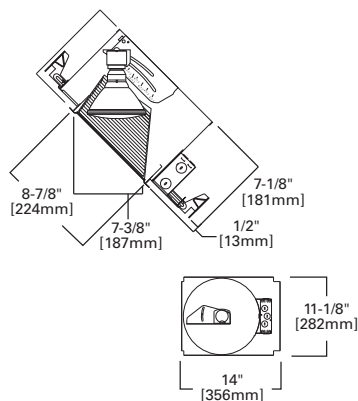

7-INCH INCANDESCENT SLOPE CEILING HOUSING ICAT

FEATURES

- Got Nail™ bar hangers
- Pass-N-Thru™ tool-less shortening of bar hangers
- AIR-TITE™
- Quick Connect wiring connectors included in junction box
- Thermally protected
- Die-formed housing and plaster frame
- Socket aiming for ceilings from 2/12 to 12/12 pitch
- Slope indicator provides quick and consistent lamp settings

Compliances may not apply to all product configurations. Please consult the product spec sheet for compliance details.

COMPLIANCES: UL/cUL Listed - Damp Location, UL/cUL Listed 1598 Luminaire, UL/cUL Listed for Feed Through, UL/cUL Listed for Insulation Contact, AIR-TITE™ Certified ASTM E283

H745ICAT

ORDERING INFORMATION: ORDER HOUSING AND TRIMS SEPARATELY^A

SAMPLE NUMBER: H745ICAT - 457W

Housing	Trims
H745ICAT=7" Aperture, New Construction, Slope Ceiling, IC AIR-TITE™, 120V Line Voltage	Baffles 457 Baffle, 65W BR30, 75W R30, 75W PAR30, 90W PAR38, OD: 9-3/4" [248mm] 457P=White Trim with Black Baffle 457W=White Trim with White Baffle Reflectors 457 Specular Reflector, 75W R30, 65W BR30, OD: 9-3/4" [248mm] 457CG=White Trim with Champagne Gold Reflector 457SC=White Trim with Clear Specular Reflector White Cone Reflector 457 White Reflector, 65W BR30, 75W R30, 75W PAR30, 90W PAR38, OD: 9-3/4" [248mm] 457PW=White Trim with White Reflector

NOTES: Δ Not to be used in direct contact with spray foam insulation.

457 Slope Ceiling Baffle

457W White Trim with White Baffle
457P White Trim with Black Baffle

HOUSING / LAMP:

H745ICAT: 65W BR30, 75W R30, 75W PAR30, 90W PAR38
H745ICAT: 75W R30, 65W BR30

DIMENSIONS: OD: 9-3/4" [248mm]

457 Slope Ceiling Specular Reflector

457SC White Trim with Clear Specular Reflector
457CG White Trim with Champagne Gold Reflector

HOUSING / LAMP:

H745ICAT: 75W R30, 65W BR30

DIMENSIONS: OD: 9-3/4" [248mm]

457 Slope Ceiling White Reflector

457PW White Trim with White Reflector

HOUSING / LAMP:

H745ICAT: 65W BR30, 75W R30, 75W PAR30, 90W PAR38

DIMENSIONS: OD: 9-3/4" [248mm]