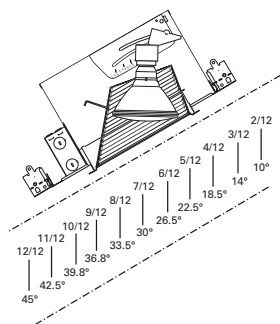

DIMENSIONS: OD: 9-3/4" [248mm]

457 Slope Ceiling Specular Reflector

- 457SC White Trim with Clear Specular Reflector
- 457CG White Trim with Champagne Gold Reflector

HOUSING / LAMP:

H745ICAT: 75W R30, 65W BR30

DIMENSIONS: OD: 9-3/4" [248mm]

457 Slope Ceiling White Reflector

- 457PW White Trim with White Reflector

HOUSING / LAMP:

H745ICAT: 65W BR30, 75W R30, 75W PAR30, 90W PAR38

DIMENSIONS: OD: 9-3/4" [248mm]

PITCH TO DEGREE CONVERSION