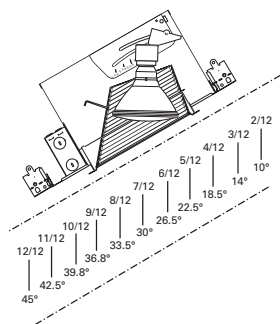

DIMENSIONS: OD: 9-3/4" [248mm]

457 Slope Ceiling Specular Reflector

457SC White Trim with Clear Specular Reflector
 457CG White Trim with Champagne Gold Reflector

HOUSING / LAMP:

H745ICAT: 75W R30, 65W BR30

DIMENSIONS: OD: 9-3/4" [248mm]

457 Slope Ceiling White Reflector

457PW White Trim with White Reflector

HOUSING / LAMP:

H745ICAT: 65W BR30, 75W R30, 75W PAR30, 90W PAR38

DIMENSIONS: OD: 9-3/4" [248mm]

PITCH TO DEGREE CONVERSION