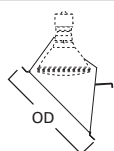

HOUSING / LAMP:

H745ICAT: 75W R30, 65W BR30

DIMENSIONS: OD: 9-3/4" [248mm]