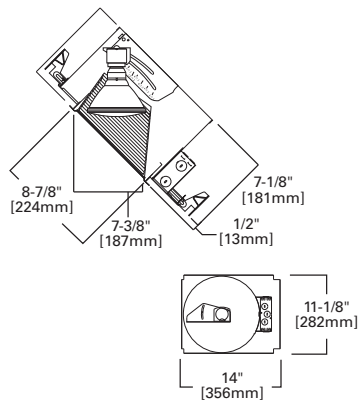

7-INCH INCANDESCENT SLOPE CEILING HOUSING ICAT

FEATURES

- Got Nail™ bar hangers
- Pass-N-Thru™ tool-less shortening of bar hangers
- AIR-TITE™
- Quick Connect wiring connectors included in junction box
- Thermally protected
- Die-formed housing and plaster frame
- Socket aiming for ceilings from 2/12 to 12/12 pitch
- Slope indicator provides quick and consistent lamp settings

Compliances may not apply to all product configurations. Please consult the product spec sheet for compliance details.

COMPLIANCES: UL/cUL Listed - Damp Location, UL/cUL Listed 1598 Luminaire, UL/cUL Listed for Feed Through, UL/cUL Listed for Insulation Contact, AIR-TITE™ Certified ASTM E283

H745ICAT

ORDERING INFORMATION: ORDER HOUSING AND TRIMS SEPARATELY^A

SAMPLE NUMBER: H745ICAT - 457W

Housing	Trims
H745ICAT=7" Aperture, New Construction, Slope Ceiling, IC AIR-TITE™, 120V Line Voltage	Baffles 457 Baffle, 65W BR30, 75W R30, 75W PAR30, 90W PAR38, OD: 9-3/4" [248mm] 457P=White Trim with Black Baffle 457W=White Trim with White Baffle Reflectors 457 Specular Reflector, 75W R30, 65W BR30, OD: 9-3/4" [248mm] 457CG=White Trim with Champagne Gold Reflector 457SC=White Trim with Clear Specular Reflector White Cone Reflector 457 White Reflector, 65W BR30, 75W R30, 75W PAR30, 90W PAR38, OD: 9-3/4" [248mm] 457PW=White Trim with White Reflector

NOTES: Δ Not to be used in direct contact with spray foam insulation.

457 Slope Ceiling Baffle

- 457W White Trim with White Baffle
- 457P White Trim with Black Baffle

HOUSING / LAMP:

H745ICAT: 65W BR30, 75W R30, 75W PAR30, 90W PAR38
H745ICAT: 75W R30, 65W BR30

DIMENSIONS: OD: 9-3/4" [248mm]

457 Slope Ceiling Specular Reflector

- 457SC White Trim with Clear Specular Reflector
- 457CG White Trim with Champagne Gold Reflector

HOUSING / LAMP:

H745ICAT: 75W R30, 65W BR30

DIMENSIONS: OD: 9-3/4" [248mm]

457 Slope Ceiling White Reflector

- 457PW White Trim with White Reflector

HOUSING / LAMP:

H745ICAT: 65W BR30, 75W R30, 75W PAR30, 90W PAR38

DIMENSIONS: OD: 9-3/4" [248mm]