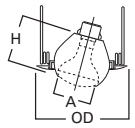

78 Eyeball 30° Tilt

- 78P White Trim with White Eyeball
- 78PAT White Trim with White Eyeball - AIR-TITE™ Trim
- 78SN Satin Nickel Trim with Satin Nickel Eyeball
- 78TBZ Tuscan Bronze Trim with Tuscan Bronze Eyeball
- 78B Satin Brass Trim with Satin Brass Eyeball
- 78PB Polished Brass Trim with Polished Brass Eyeball