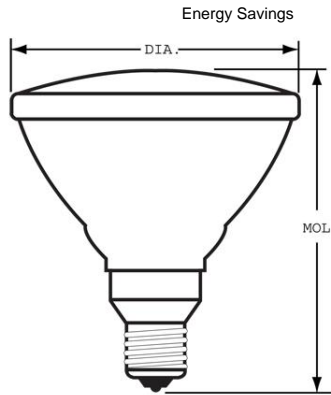

GE
Lighting

16231 - 45PAR/H/FL25

GE HIR™ PAR38

- Standard Halogen - Crisp, white light

CAUTIONS & WARNINGS

Caution

- Lamp may shatter and cause injury if broken
  - Do not use lamp if outer glass is scratched or broken.

Warning

- Risk of Burn
  - Allow lamp to cool before handling.
- Pressurized lamp--unexpected rupture may cause injury, fire, or property damage
  - Do not use lamp if outer glass is scratched or broken.
- Risk of Fire
  - Keep combustible materials away from lamp.
- Risk of Electric Shock
  - Turn power off before inspection, installation or removal.

GENERAL CHARACTERISTICS

Lamp Type	Halogen - PAR
Bulb	PAR38
Base	Medium Skirt (E26/50x39)
Filament	CC-8
Rated Life	2500.0 hrs
Primary Application	Indoor and outdoor Floodlight

PHOTOMETRIC CHARACTERISTICS

Initial Lumens	540.0 /410.0
Center Beam Candlepower (CBCP)	2000.0
Color Temperature	2750.0 K
Beam Spread	25.0 °
Nominal Initial Lumens per Watt	12 /10

ELECTRICAL CHARACTERISTICS

Wattage	45.0
Voltage	130.0

DIMENSIONS

Maximum Overall Length (MOL)	5.3130 in(135.0 mm)
Bulb Diameter (DIA)	4.750 in(120.6 mm)

PRODUCT INFORMATION

Product Code	16231
Description	45PAR/H/FL25
Standard Package	Case
Standard Package GTIN	10043168162316
Standard Package Quantity	12
Sales Unit	Unit
No Of Items Per Sales Unit	1
No Of Items Per Standard Package	12
UPC	043168162319