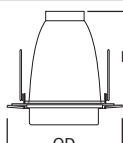

ERT724 Drop Opal Lens Showerlight

ERT724 Gloss White Trim with Drop Opal Glass Lens, Wet Location Listed

HOUSING / LAMP:

H270ICAT: 13W DTT or 13W TTT
H271ICAT: 18W DTT or 18W TTT
H271RICAT: 18W DTT or 18W TTT
H272ICAT: 26W DTT or 26W TTT
H272RICAT: 26W DTT or 26W TTT
H273ICAT1D: 26W DTT or 26W TTT, 32W TTT
H273RICAT1D: 26W DTT or 26W TTT, 32W TTT
H270RICAT: 13W DTT or 13W TTT

DIMENSIONS: Height: 1-11/16 [43mm]; OD: 5-1/64" [129mm]

Specifications and dimensions subject to change without notice. Consult your Cooper Lighting Representative or visit www.cooperlighting.com for available options, accessories and ordering information.