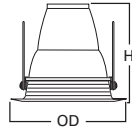

370W Regressed Albalite Glass Lens with Baffle

- 370W Regressed Albalite Glass Lens with White Baffle

HOUSING / LAMP:

- H270ICAT: 13W DTT or 13W TTT
- H270RICAT: 13W DTT or 13W TTT
- H271ICAT: 18W DTT or 18W TTT
- H271RICAT: 18W DTT or 18W TTT
- H272ICAT: 26W TTT
- H272RICAT: 26W TTT
- H273ICAT1D: 26W TTT
- H273RICAT1D: 26W TTT

DIMENSIONS: Height: 6" [152mm]; OD: 7-3/4" [197mm]