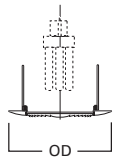

**DIMENSIONS:** Height: 6-1/4" [159mm]; OD: 7-1/8" [181mm]

**70 Albalite Glass Lens**

-  70P White Trim with Frosted Albalite Glass Lens
-  70PS White Trim with Frosted Albalite Glass Lens, Wet Location Listed

-  271PS White Trim with Drop Opal Glass Lens, Wet Location Listed

**HOUSING / LAMP:**  
 H270ICAT: 13W DTT or 13W TTT  
 H270RICAT: 13W DTT or 13W TTT  
 H271ICAT: 18W DTT or 18W TTT  
 H271RICAT: 18W DTT or 18W TTT  
 H272ICAT: 26W DTT or 26W TTT  
 H272RICAT: 26W DTT or 26W TTT  
 H273ICAT1D: 26W DTT or 26W TTT, 32W TTT  
 H273RICAT1D: 26W DTT or 26W TTT, 32W TTT

**DIMENSIONS:** Height: 6-1/2" [165mm]; OD: 8" [203mm]

**73 Fresnel Glass Lens**

-  73P White Trim with Fresnel Glass Lens
-  73PS White Trim with Fresnel Glass Lens, Wet Location

**HOUSING / LAMP:**  
 H270ICAT: 13W DTT or 13W TTT  
 H270RICAT: 13W DTT or 13W TTT  
 H271ICAT: 18W DTT or 18W TTT  
 H271RICAT: 18W DTT or 18W TTT

**DIMENSIONS:** Height: 6" [152mm]; OD: 7-3/4" [184mm]

Specifications and dimensions subject to change without notice. Consult your Cooper Lighting Representative or visit [www.cooperlighting.com](http://www.cooperlighting.com) for available options, accessories and ordering information.