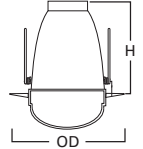

272 Dome Lens with Reflectors

- 272PS White Trim with Frosted Glass Dome, Wet Location Listed

HOUSING / LAMP:

- H270ICAT: 13W DTT or 13W TTT
- H270RICAT: 13W DTT or 13W TTT
- H271ICAT: 18W DTT or 18W TTT
- H271RICAT: 18W DTT or 18W TTT
- H272ICAT: 26W DTT or 26W TTT
- H272RICAT: 26W DTT or 26W TTT
- H273ICAT1D: 26W DTT or 26W TTT, 32W TTT
- H273RICAT1D: 26W DTT or 26W TTT, 32W TTT

DIMENSIONS: Height: 5-1/2" [140mm]; OD: 7-3/4" [197mm]