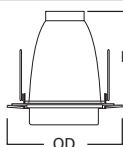

ERT724 Drop Opal Lens Showerlight

ERT724 Gloss White Trim with Drop Opal Glass Lens, Wet Location Listed

HOUSING / LAMP:

H270ICAT: 13W DTT or 13W TTT
H271ICAT: 18W DTT or 18W TTT
H271RICAT: 18W DTT or 18W TTT
H272ICAT: 26W DTT or 26W TTT
H272RICAT: 26W DTT or 26W TTT
H273ICAT1D: 26W DTT or 26W TTT, 32W TTT
H273RICAT1D: 26W DTT or 26W TTT, 32W TTT
H270RICAT: 13W DTT or 13W TTT

DIMENSIONS: Height: 1-11/16 [43mm]; OD: 5-1/64" [129mm]

Specifications and dimensions subject to change without notice. Consult your Cooper Lighting Representative or visit www.cooperlighting.com for available options, accessories and ordering information.