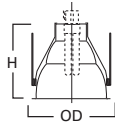

HOUSING / LAMP:

- H270ICAT: 13W DTT or 13W TTT
- H270RICAT: 13W DTT or 13W TTT
- H271ICAT: 18W DTT or 18W TTT
- H271RICAT: 18W DTT or 18W TTT
- H272ICAT: 26W DTT or 26W TTT
- H272RICAT: 26W DTT or 26W TTT
- H273ICAT1D: 26W DTT or 26W TTT, 32W TTT
- H273RICAT1D: 26W DTT or 26W TTT, 32W TTT

DIMENSIONS: Height: 6-1/4" [159mm]; OD: 7-1/8" [181mm]