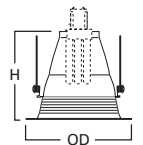

**DIMENSIONS:** Height: 5-1/2" [140mm]; OD: 7-3/4" [197mm]

**75 Diffuser**

-  75 All Glass Diffuser

**HOUSING / LAMP:**  
 H270ICAT: 13W DTT or 13W TTT  
 H270RICAT: 13W DTT or 13W TTT  
 H271ICAT: 18W DTT or 18W TTT  
 H271RICAT: 18W DTT or 18W TTT

**DIMENSIONS:** Height: 6" [152mm]; OD: 7-3/4" [197mm]

**406 Baffle**

-  406WWB White Baffle with White Reflector and Torsion Springs
-  406WB White Baffle with Clear Specular Reflector and Torsion Springs
-  406BA Black Baffle with Clear Specular Reflector and Torsion Springs