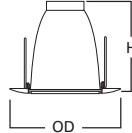

270 Albalite Glass Lens with Reflectors

- 270PS White Trim with Frosted Albalite Glass Lens, Wet Location Listed

HOUSING / LAMP:

- H270ICAT: 13W DTT or 13W TTT
- H270RICAT: 13W DTT or 13W TTT

- H271ICAT: 18W DTT or 18W TTT
- H271RICAT: 18W DTT or 18W TTT
- H272ICAT: 26W TTT
- H272RICAT: 26W TTT
- H273ICAT1D: 26W TTT or 32W TTT
- H273RICAT1D: 26W TTT or 32W TTT

DIMENSIONS: Height: 6-5/8" [168mm]; OD: 8" [203mm]