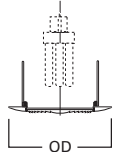

DIMENSIONS: Height: 6-1/4" [159mm]; OD: 7-1/8" [181mm]

70 Albalite Glass Lens

- 70P White Trim with Frosted Albalite Glass Lens
- 70PS White Trim with Frosted Albalite Glass Lens, Wet Location Listed

HOUSING / LAMP:

DIMENSIONS: Height: 6-1/2" [165mm]; OD: 8" [203mm]

73 Fresnel Glass Lens

- 73P White Trim with Fresnel Glass Lens
- 73PS White Trim with Fresnel Glass Lens, Wet Location

HOUSING / LAMP:

- H270ICAT: 13W DTT or 13W TTT
- H270RICAT: 13W DTT or 13W TTT
- H271ICAT: 18W DTT or 18W TTT
- H271RICAT: 18W DTT or 18W TTT

DIMENSIONS: Height: 6" [152mm]; OD: 7-3/4" [184mm]

Specifications and dimensions subject to change without notice. Consult your Cooper Lighting Representative or visit www.cooperlighting.com for available options, accessories and ordering information.