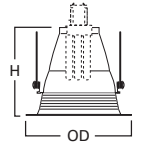

HOUSING / LAMP:

- H270ICAT: 13W DTT or 13W TTT
- H270RICAT: 13W DTT or 13W TTT
- H271ICAT: 18W DTT or 18W TTT
- H271RICAT: 18W DTT or 18W TTT
- H272ICAT: 26W DTT or 26W TTT
- H272RICAT: 26W DTT or 26W TTT
- H273ICAT1D: 26W DTT or 26W TTT, 32W TTT
- H273RICAT1D: 26W DTT or 26W TTT, 32W TTT

DIMENSIONS: Height: 6" [152mm]; OD: 7-3/4" [184mm]

Specifications and dimensions subject to change without notice. Consult your Cooper Lighting Representative or visit www.cooperlighting.com for available options, accessories and ordering information.