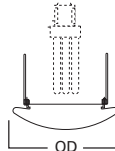

DIMENSIONS: Height: 5-1/2" [140mm]; OD: 7-3/4" [197mm]

75 Diffuser

- 75 All Glass Diffuser

HOUSING / LAMP:

- H270ICAT: 13W DTT or 13W TTT
- H270RICAT: 13W DTT or 13W TTT
- H271ICAT: 18W DTT or 18W TTT
- H271RICAT: 18W DTT or 18W TTT