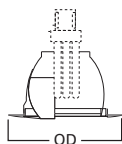

424 Wall Wash / Reflector Downlight

424P White Trim with Specular clear reflector and wall wash reflector