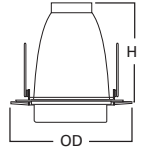

271 Drop Opal Lens

- 271PS White Trim with Drop Opal Glass Lens, Wet Location Listed

HOUSING / LAMP:

- H270ICAT: 13W DTT or 13W TTT
- H270RICAT: 13W DTT or 13W TTT
- H271ICAT: 18W DTT or 18W TTT
- H271RICAT: 18W DTT or 18W TTT
- H272ICAT: 26W DTT or 26W TTT
- H272RICAT: 26W DTT or 26W TTT
- H273ICAT1D: 26W DTT or 26W TTT, 32W TTT
- H273RICAT1D: 26W DTT or 26W TTT, 32W TTT

DIMENSIONS: Height: 6-1/2" [165mm]; OD: 8" [203mm]