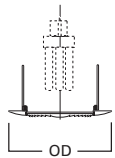

**DIMENSIONS:** Height: 1-11/16 [43mm]; OD: 5-1/64" [129mm]

Specifications and dimensions subject to change without notice. Consult your Cooper Lighting Representative or visit [www.cooperlighting.com](http://www.cooperlighting.com) for available options, accessories and ordering information.

**DIMENSIONS:** Height: 6-1/4" [159mm]; OD: 7-1/8" [181mm]

**70 Albalite Glass Lens**

-  70P White Trim with Frosted Albalite Glass Lens
-  70PS White Trim with Frosted Albalite Glass Lens, Wet Location Listed

**DIMENSIONS:** Height: 6-1/2" [165mm]; OD: 8" [203mm]

**73 Fresnel Glass Lens**

-  73P White Trim with Fresnel Glass Lens
-  73PS White Trim with Fresnel Glass Lens, Wet Location

**HOUSING / LAMP:**  
 H270ICAT: 13W DTT or 13W TTT  
 H270RICAT: 13W DTT or 13W TTT  
 H271ICAT: 18W DTT or 18W TTT  
 H271RICAT: 18W DTT or 18W TTT