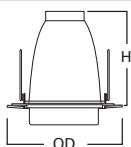

ERT724 Drop Opal Lens Showerlight

ERT724 Gloss White Trim with Drop Opal Glass Lens, Wet Location Listed

HOUSING / LAMP:

H270ICAT: 13W DTT or 13W TTT
H271ICAT: 18W DTT or 18W TTT
H271RICAT: 18W DTT or 18W TTT
H272ICAT: 26W DTT or 26W TTT
H272RICAT: 26W DTT or 26W TTT
H273ICAT1D: 26W DTT or 26W TTT, 32W TTT
H273RICAT1D: 26W DTT or 26W TTT, 32W TTT
H270RICAT: 13W DTT or 13W TTT

DIMENSIONS: Height: 1-11/16 [43mm]; OD: 5-1/64" [129mm]