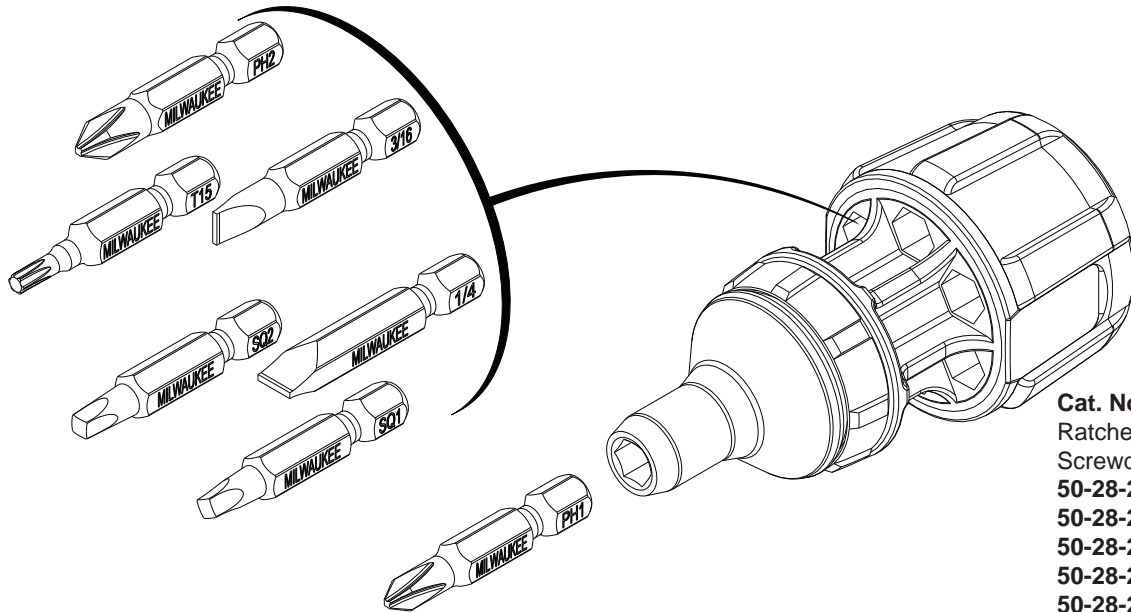

SERVICE PARTS LIST

BULLETIN NO.
54-49-3145

SPECIFY CATALOG NO. AND SERIAL NO. WHEN ORDERING PARTS		REVISED BULLETIN	DATE
RATCHET & NON-RATCHET COMPACT SCREWDRIVERS			Sept. 2014
CATALOG NO. 48-22-2120	Non-Ratcheting Compact Multi-Bit Screwdriver Set		
48-22-2320	Ratcheting Compact Multi-Bit Screwdriver Set		

Cat. No. 48-22-2120

Non-Ratcheting Compact Multi-Bit Screwdriver Set

- 50-28-2001** 1.5" Phillips PH1 Bit
- 50-28-2006** 1.5" Phillips PH2 Bit
- 50-28-2026** 1.5" Slotted 3/16" Bit
- 50-28-2031** 1.5" Slotted 1/4" Bit
- 50-28-2111** 1.5" Torx T-15 Bit
- 50-28-2076** 1.5" Square SQ1 Bit
- 50-28-2081** 1.5" Square SQ2 Bit

Cat. No. 48-22-2320

Ratcheting Compact Multi-Bit Screwdriver Set

- 50-28-2001** 1.5" Phillips PH1 Bit
- 50-28-2006** 1.5" Phillips PH2 Bit
- 50-28-2026** 1.5" Slotted 3/16" Bit
- 50-28-2031** 1.5" Slotted 1/4" Bit
- 50-28-2111** 1.5" Torx T-15 Bit
- 50-28-2076** 1.5" Square SQ1 Bit
- 50-28-2081** 1.5" Square SQ2 Bit