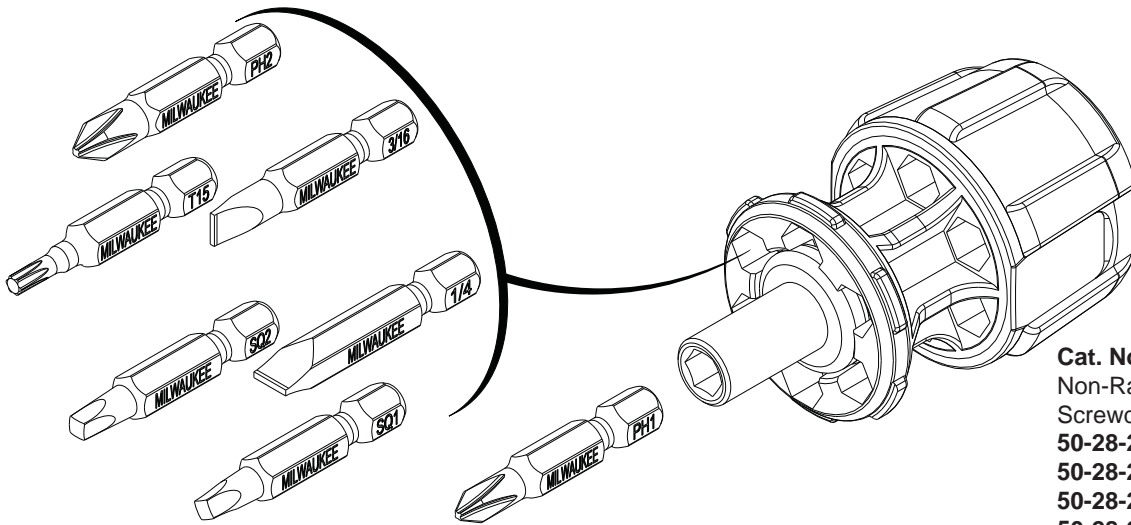

SERVICE PARTS LIST

BULLETIN NO.
54-49-3145

SPECIFY CATALOG NO. AND SERIAL NO. WHEN ORDERING PARTS		REVISED BULLETIN	DATE
RATCHET & NON-RATCHET COMPACT SCREWDRIVERS			Sept. 2014
CATALOG NO. 48-22-2120	Non-Ratcheting Compact Multi-Bit Screwdriver Set		
48-22-2320	Ratcheting Compact Multi-Bit Screwdriver Set		

Cat. No. 48-22-2120

Non-Ratcheting Compact Multi-Bit Screwdriver Set

- 50-28-2001** 1.5" Phillips PH1 Bit
- 50-28-2006** 1.5" Phillips PH2 Bit
- 50-28-2026** 1.5" Slotted 3/16" Bit
- 50-28-2031** 1.5" Slotted 1/4" Bit
- 50-28-2111** 1.5" Torx T-15 Bit
- 50-28-2076** 1.5" Square SQ1 Bit
- 50-28-2081** 1.5" Square SQ2 Bit

Cat. No. 48-22-2320

Ratcheting Compact Multi-Bit Screwdriver Set

- 50-28-2001** 1.5" Phillips PH1 Bit
- 50-28-2006** 1.5" Phillips PH2 Bit
- 50-28-2026** 1.5" Slotted 3/16" Bit
- 50-28-2031** 1.5" Slotted 1/4" Bit
- 50-28-2111** 1.5" Torx T-15 Bit
- 50-28-2076** 1.5" Square SQ1 Bit
- 50-28-2081** 1.5" Square SQ2 Bit