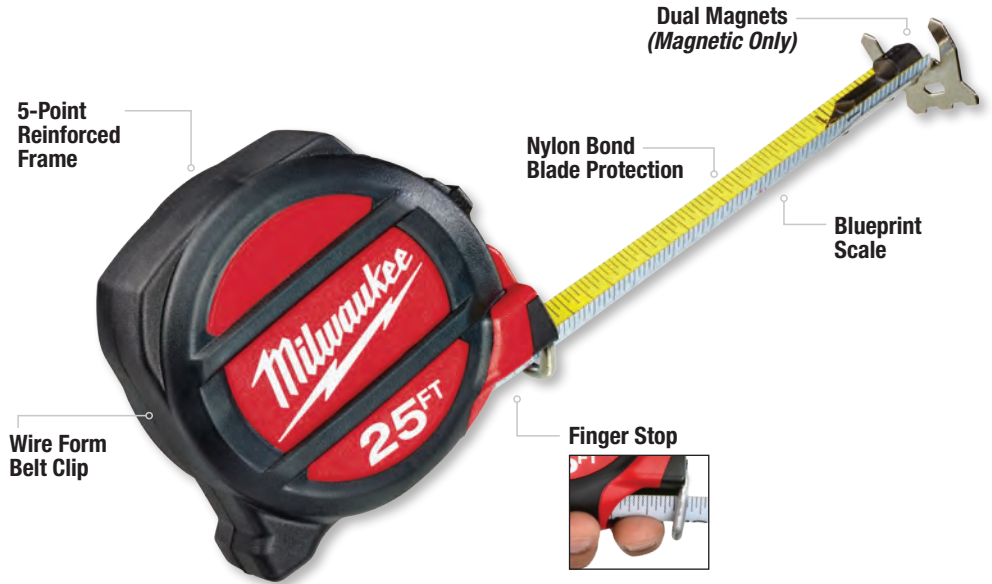

TAPE MEASURES

UP TO **10X** LONGER LIFE

General Information		Tool Specifications			Application Specifications	
Part #	Description	Graduation Type	Magnetic	Tape Color	Hook Type	Blueprint Scale
48-22-5116	16' Magnetic Tape Measure	Inches	YES	Yellow (top) and White (bottom)	360°	1/4": 1', 1/8": 1'
48-22-5117	16' Tape Measure*	Inches		Yellow (top) and White (bottom)	360°	1/4": 1', 1/8": 1'
48-22-5125	25' Magnetic Tape Measure	Inches	YES	Yellow (top) and White (bottom)	360°	1/4": 1', 1/8": 1'
48-22-5126	25' Tape Measure*	Inches		Yellow (top) and White (bottom)	360°	1/4": 1', 1/8": 1'
48-22-5130	30' Magnetic Tape Measure*	Inches	YES	Yellow (top) and White (bottom)	360°	1/4": 1', 1/8": 1'
48-22-5131	30' Tape Measure*	Inches		Yellow (top) and White (bottom)	360°	1/4": 1', 1/8": 1'
48-22-5135	35' Magnetic Tape Measure*	Inches	YES	Yellow (top) and White (bottom)	360°	1/4": 1', 1/8": 1'
48-22-5136	35' Tape Measure*	Inches		Yellow (top) and White (bottom)	360°	1/4": 1', 1/8": 1'
48-22-5216	5m/16' Magnetic Tape Measure	Inches/Centimeters	YES	Yellow (top) and White (bottom)	360°	1/4": 1', 1/8": 1' and 1:50, 1:20
48-22-5217	5m/16' Tape Measure*	Inches/Centimeters		Yellow (top) and White (bottom)	360°	1/4": 1', 1/8": 1' and 1:50, 1:20
48-22-5225	8m/26' Magnetic Tape Measure	Inches/Centimeters	YES	Yellow (top) and White (bottom)	360°	1/4": 1', 1/8": 1' and 1:50, 1:20
48-22-5226	8m/26' Tape Measure*	Inches/Centimeters		Yellow (top) and White (bottom)	360°	1/4": 1', 1/8": 1' and 1:50, 1:20
48-22-5233	10m/33' Magnetic Tape Measure*	Inches/Centimeters	YES	Yellow (top) and White (bottom)	360°	1/4": 1', 1/8": 1' and 1:50, 1:20
48-22-5234	10m/33' Tape Measure*	Inches/Centimeters		Yellow (top) and White (bottom)	360°	1/4": 1', 1/8": 1' and 1:50, 1:20
48-22-5305	5m Magnetic Tape Measure*	Centimeters	YES	Yellow (top) and White (bottom)	360°	1:50, 1:20
48-22-5306	5m Tape Measure*	Centimeters		Yellow (top) and White (bottom)	360°	1:50, 1:20
48-22-5308	8m Magnetic Tape Measure*	Centimeters	YES	Yellow (top) and White (bottom)	360°	1:50, 1:20
48-22-5309	8m Tape Measure*	Centimeters		Yellow (top) and White (bottom)	360°	1:50, 1:20

*Coming Soon