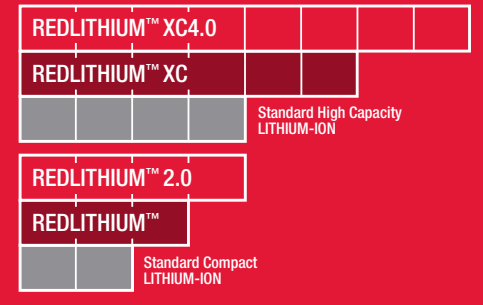

REDLITHIUM™ 2.0/XC4.0

- Up to 2X More Run-Time
- Up to 20% More Power
- Over 2X More Recharges

M12™ REDLITHIUM™ 2.0 Battery Pack
48-11-2420

Specifications:

Amp Hours	2.0
Cell Chemistry	LITHIUM-ION
Charge Time	45 minutes

M12™ REDLITHIUM™ XC4.0 Battery Pack
48-11-2440

Specifications:

Amp Hours	4.0
Cell Chemistry	LITHIUM-ION
Charge Time	90 minutes

REDLITHIUM™ RUN-TIME ADVANTAGE