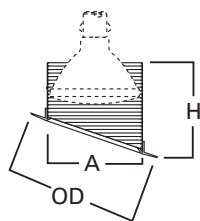

### Dimensions\*

A: 5-1/4" [133mm]

H: 5-1/2" [140mm]

OD: 7-7/8" [200mm]

## **498**

6-Inch Baffle

\*Key: A: Luminous Aperture, H: Height, OD: Trim Outside Diameter

## DESCRIPTION

Baffle trim for 6" H47 family sloped recessed housings. Baffle is available in white and black with a white trim ring.

Catalog #		Type
Project		
Comments		Date
Prepared by		