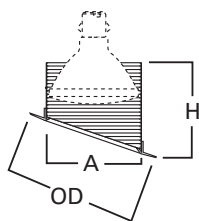

DESCRIPTION

Baffle trim for 6" H47 family sloped recessed housings. Baffle is available in white and black with a white trim ring.

Catalog #		Type
Project		
Comments		Date
Prepared by		

SPECIFICATION FEATURES

- One piece seamless baffle and trim ring
- Baffle ridges are parallel to floor plane

Housings Max Lamp Compatibility

H47ICT	90W PAR38
H47ICAT	
H47T	150W PAR38, 150W R40, 90W PAR38

Dimensions*

A: 5-1/4" [133mm]

H: 5-1/2" [140mm]

OD: 7-7/8" [200mm]

ORDERING INFORMATION

SAMPLE NUMBER: 498W

Trim	Finish
498= Baffle, slope ceiling	W=White Baffle, White Trim P=Black Baffle, Black Trim