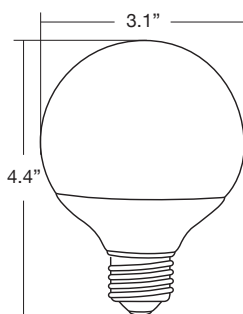

4R3014A

4G2514A

4R2014A

4I314A

Complete product listing on back

| Warranties and Certifications: | Item # | Description | Incandescent Wattage Comparison | Initial Lumens | M.O.L. (inches) | Diameter (inches) | Lamp Life (Hours) |
|--|---------|--|---------------------------------|----------------|-----------------|-------------------|-------------------|
| 12 MONTH WARRANTY RoHS Compliant ISO 9002 CERTIFIED | 4R2014A | 14 WATT R20 InstaBright G2 with Armor Coat | 50 | 410 | 4.4 | 2.5 | 8,000 |
| | 4R3014A | 14 WATT R30 InstaBright G2 with Armor Coat | 65 | 650 | 5.4 | 3.7 | 8,000 |
| | 4I314A | 14 WATT A19 InstaBright G2 with Armor Coat | 75 | 800 | 4.4 | 2.4 | 8,000 |
| | 4G2514A | 14 WATT G25 InstaBright G2 with Armor Coat | 100 | 800 | 4.4 | 3.1 | 8,000 |