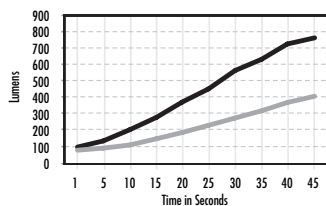

Armor Coat

- Durable coating keeps glass and bulb contents contained with no loss of light output.

TCP is brighter faster!