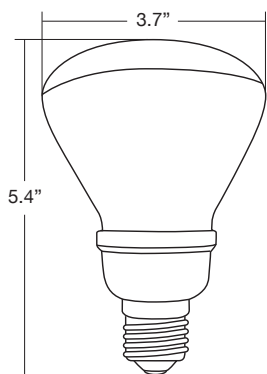

4R3014A

4G2514A

4R2014A

4I314A

Complete product listing on back

| Warranties and Certifications: | Item # | Description | Incandescent Wattage Comparison | Initial Lumens | M.O.L. (inches) | Diameter (inches) | Lamp Life (Hours) |
|--|---------|--|---------------------------------|----------------|-----------------|-------------------|-------------------|
| 12 MONTH WARRANTY RoHS Compliant ISO 9002 CERTIFIED | 4R2014A | 14 WATT R20 InstaBright G2 with Armor Coat | 50 | 410 | 4.4 | 2.5 | 8,000 |
| | 4R3014A | 14 WATT R30 InstaBright G2 with Armor Coat | 65 | 650 | 5.4 | 3.7 | 8,000 |
| | 4I314A | 14 WATT A19 InstaBright G2 with Armor Coat | 75 | 800 | 4.4 | 2.4 | 8,000 |
| | 4G2514A | 14 WATT G25 InstaBright G2 with Armor Coat | 100 | 800 | 4.4 | 3.1 | 8,000 |