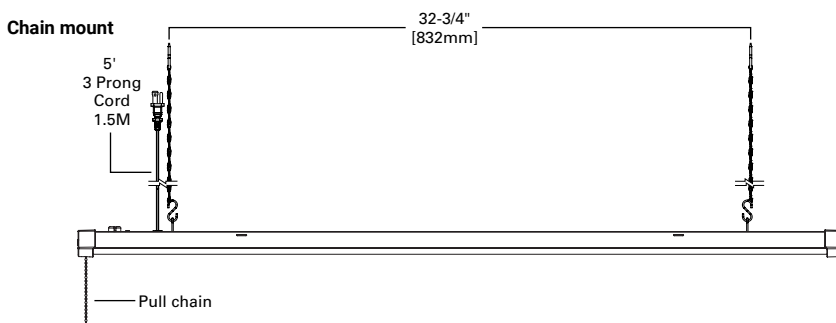

Order Information

Catalog Number	Product Description	UPC	Unit Carton (L x W x H)
4SHP3240R	Shoplight LED 44" 3200lm 4000K, 120V	080083785599	43.3 x 4.3 x 2.8
4SHP4540R	Shoplight LED 44" 4500lm 4000K, 120V	080083785605	43.3 x 4.3 x 2.8

Product Specifications

Construction

- Metal housing with high impact plastic end caps for finished design
- The frost polycarbonate white lens creates uniform illumination
- Suitable for suspended mount applications using 36 inch hang chain and two "S" hooks or direct hook with chain using built in hooks
- For surface mount, use included snap on brackets

Electrical

- Long-life fully integrated LED system and low wattage
- 120V electronic driver delivers optimal performance
- 80 CRI and bright white 4000K color temp creates excellent rendering for task oriented applications
- The SHP series comes in 3200 and 4500 lumen packages
- Easy on/off pull chain operation is standard

Compliance and Reliability

- cULus listed for dry locations
- Five-year comprehensive warranty
- TM21 projected lumen maintenance is L70 > 50,000 hours. FCC Class B and Energy Star Certified

Dimensional and Mounting Details

Photometric Data

[View IES files](#)

4SHP3240R

Linear LED 4000K
Spacing criterion:
(||) 1.2 x mounting height,
(⊥) 1.26 x mounting height
Lumens: 3460
Input Watts: 31.6W
Efficacy: 109.5 lm/W
Test Report: P29460

4SHP4540R

Linear LED 4000K
Spacing criterion:
(||) 1.2 x mounting height,
(⊥) 1.23 x mounting height
Lumens: 4486
Input Watts: 42.9W
Efficacy: 104.6 lm/W
Test Report: P29644

Energy and Performance Data

Wattage

Model	Lumens	Wattage
4SHP3240R	3480	32
4SHP4540R	4486	43

Shipping Data

Catalog No.	Wt.
4SHP3240R	2.8 lbs.
4SHP4540R	2.8 lbs.