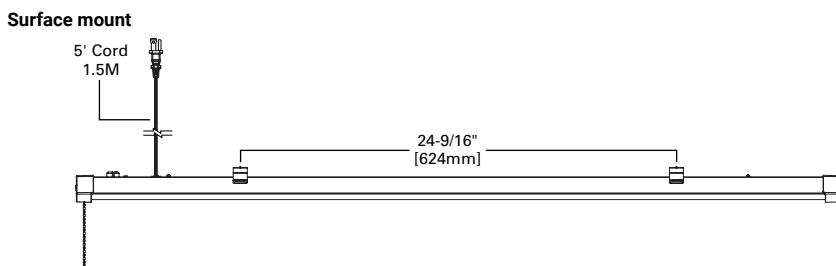

Order Information

Catalog Number	Product Description	UPC	Unit Carton (L x W x H)
4SHP3240R	Shoplight LED 44" 3200lm 4000K, 120V	080083785599	43.3 x 4.3 x 2.8
4SHP4540R	Shoplight LED 44" 4500lm 4000K, 120V	080083785605	43.3 x 4.3 x 2.8

Product Specifications

Construction

- Metal housing with high impact plastic end caps for finished design
- The frost polycarbonate white lens creates uniform illumination
- Suitable for suspended mount applications using 36 inch hang chain and two "S" hooks or direct hook with chain using built in hooks
- For surface mount, use included snap on brackets

Electrical

- Long-life fully integrated LED system and low wattage
- 120V electronic driver delivers optimal performance
- 80 CRI and bright white 4000K color temp creates excellent rendering for task oriented applications
- The SHP series comes in 3200 and 4500 lumen packages
- Easy on/off pull chain operation is standard

Compliance and Reliability

- cULus listed for dry locations
- Five-year comprehensive warranty
- TM21 projected lumen maintenance is L70 > 50,000 hours. FCC Class B and Energy Star Certified

Dimensional and Mounting Details

Photometric Data

[View IES files](#)

4SHP3240R

Linear LED 4000K
Spacing criterion:
(||) 1.2 x mounting height,
(⊥) 1.26 x mounting height
Lumens: 3460
Input Watts: 31.6W
Efficacy: 109.5 lm/W
Test Report: P29460

4SHP4540R

Linear LED 4000K
Spacing criterion:
(||) 1.2 x mounting height,
(⊥) 1.23 x mounting height
Lumens: 4486
Input Watts: 42.9W
Efficacy: 104.6 lm/W
Test Report: P29644

Energy and Performance Data

Wattage

Model	Lumens	Wattage
4SHP3240R	3480	32
4SHP4540R	4486	43

Shipping Data

Catalog No.	Wt.
4SHP3240R	2.8 lbs.
4SHP4540R	2.8 lbs.