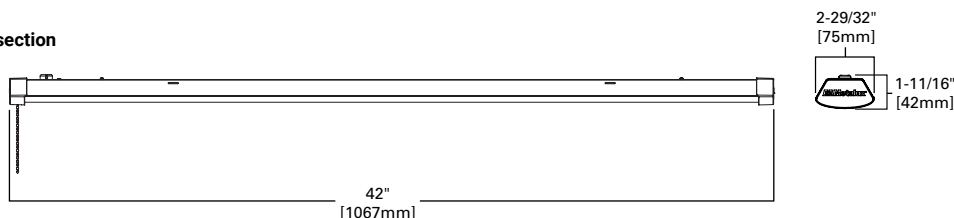

Product Certification

Top Product Features

- Fully assembled 42" long metal housing with finished end caps
- Frosted white lens provides an even distribution for any task
- Application versatility with standard and high lumen options
- Standard 120V, non-dimmable electronic driver
- 5ft power cord and plug, and pull chain for easy on/off operation

Dimensional and Mounting Details

Cross-section

additional product diagrams

Order Information

Catalog Number	Product Description	UPC	Unit Carton (L x W x H)
4SHP3240R	Shoplight LED 44" 3200lm 4000K, 120V	080083785599	43.3 x 4.3 x 2.8
4SHP4540R	Shoplight LED 44" 4500lm 4000K, 120V	080083785605	43.3 x 4.3 x 2.8

Product Specifications

Construction

- Metal housing with high impact plastic end caps for finished design
- The frost polycarbonate white lens creates uniform illumination
- Suitable for suspended mount applications using 36 inch hang chain and two "S" hooks or direct hook with chain using built in hooks
- For surface mount, use included snap on brackets