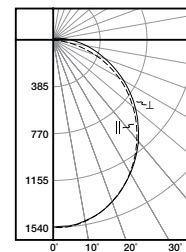

Photometric Data

[View IES files](#)

4SHP3240R

Linear LED 4000K
 Spacing criterion:
 (||) 1.2 x mounting height,
 (⊥) 1.26 x mounting height
 Lumens: 3460
 Input Watts: 31.6W
 Efficacy: 109.5 lm/W
 Test Report: P29460

4SHP4540R

Linear LED 4000K
 Spacing criterion:
 (||) 1.2 x mounting height,
 (⊥) 1.23 x mounting height
 Lumens: 4486
 Input Watts: 42.9W
 Efficacy: 104.6 lm/W
 Test Report: P29644

Energy and Performance Data