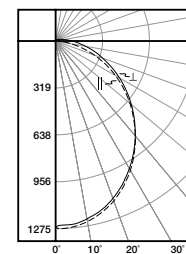

Photometric Data

[View IES files](#)

4SHP3240R

Linear LED 4000K
 Spacing criterion:
 (||) 1.2 x mounting height,
 (⊥) 1.26 x mounting height
 Lumens: 3460
 Input Watts: 31.6W
 Efficacy: 109.5 lm/W
 Test Report: P29460