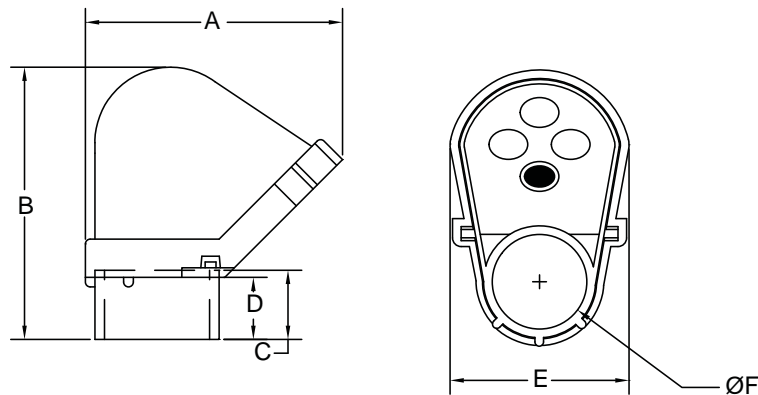

Service Entrance Cap - 1/2" thru 1"

Installed on a vertical conduit, usually outdoors, to receive open wires from an electrical service line. Sometimes called a weather head, it prevents rainwater from entering the conduit.

Part Number	Trade Size	Carton Qty.	"A"	"B"	"C"	"D"	"E"	"ØF"
5133590	1/2	10	2.875	2.875	.750	.625	2.188	.852
5133591	3/4	10	2.875	2.875	.875	.438	2.125	1.064
5133741	1	20	3.313	3.625	1.000	.750	2.375	1.330

Dimensions are nominal