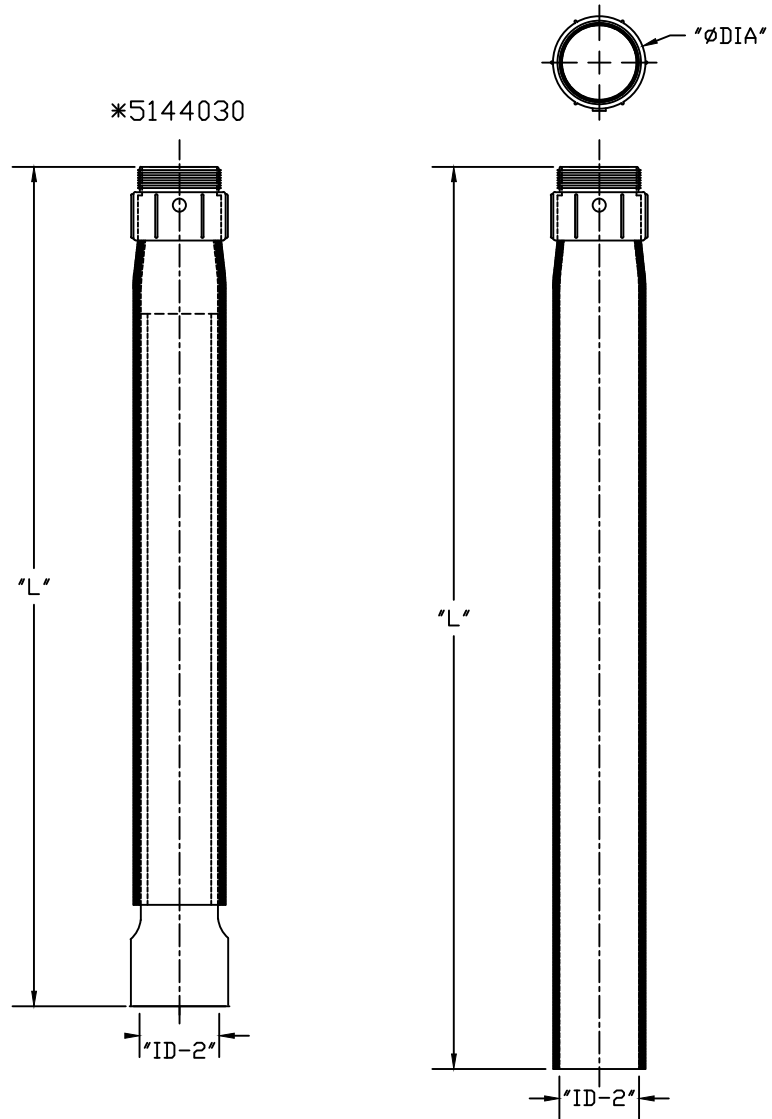

PART NUMBER	SIZE	DESCRIPTION	"L"	"ID"	"ID-2"	"ØDIA"
5144028	2"	Exp Cplg w/Terminal Adapter	26 5/8"	2"	2 3/8"	2 3/4"
5144030*	2 1/2"	Exp Cplg w/Terminal Adapter	23 1/16"	2 3/8"	2 7/8"	3 3/8"
5144043	3"	Exp Cplg w/Terminal Adapter	24"	3"	3 1/2"	4"
5144027	4"	Exp Cplg w/Terminal Adapter	25"	NA	4.650"	5 1/8"

Assembled from Listed Materials
 Material is Rigid PVC
 Not a Listed product

CANTEX INC. Fort Worth, TEXAS		
Fabricated Expansion Joint (Meter Riser) Expansion Couplings		
Drawn By: CD Branch	Date: 03/21/08	Ref.

TOLERANCES
± 1/16