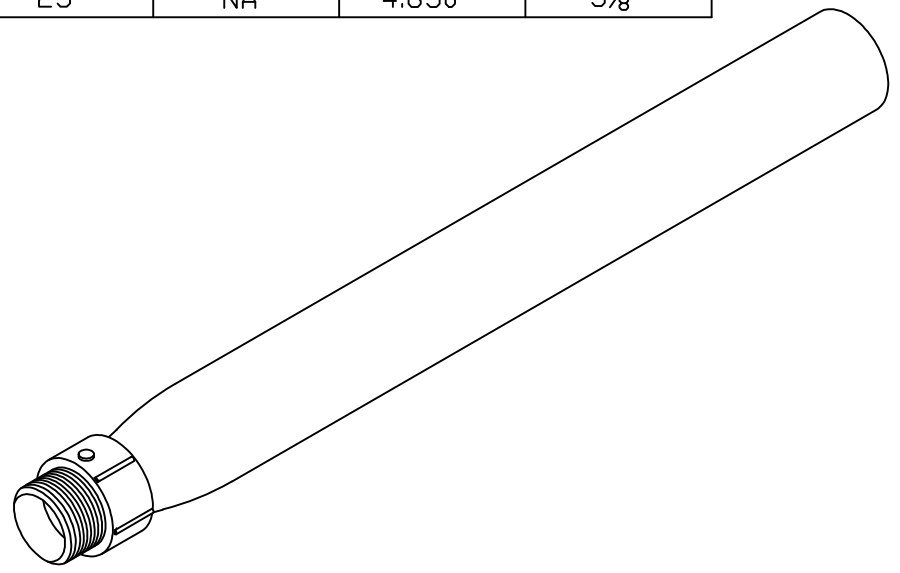

PART NUMBER	SIZE	DESCRIPTION	"L"	"ID"	"ID-2"	"ØDIA"
5144028	2"	Exp Cplg w/Terminal Adapter	26 5/8"	2"	2 3/8"	2 3/4"
5144030*	2 1/2"	Exp Cplg w/Terminal Adapter	23 1/16"	2 3/8"	2 7/8"	3 3/8"
5144043	3"	Exp Cplg w/Terminal Adapter	24"	3"	3 1/2"	4"
5144027	4"	Exp Cplg w/Terminal Adapter	25"	NA	4.650"	5 1/8"

Assembled from Listed Materials
 Material is Rigid PVC
 Not a Listed product

CANTEX INC. Fort Worth, TEXAS		
Fabricated Expansion Joint (Meter Riser) Expansion Couplings		
Drawn By: CD Branch	Date: 03/21/08	Ref.