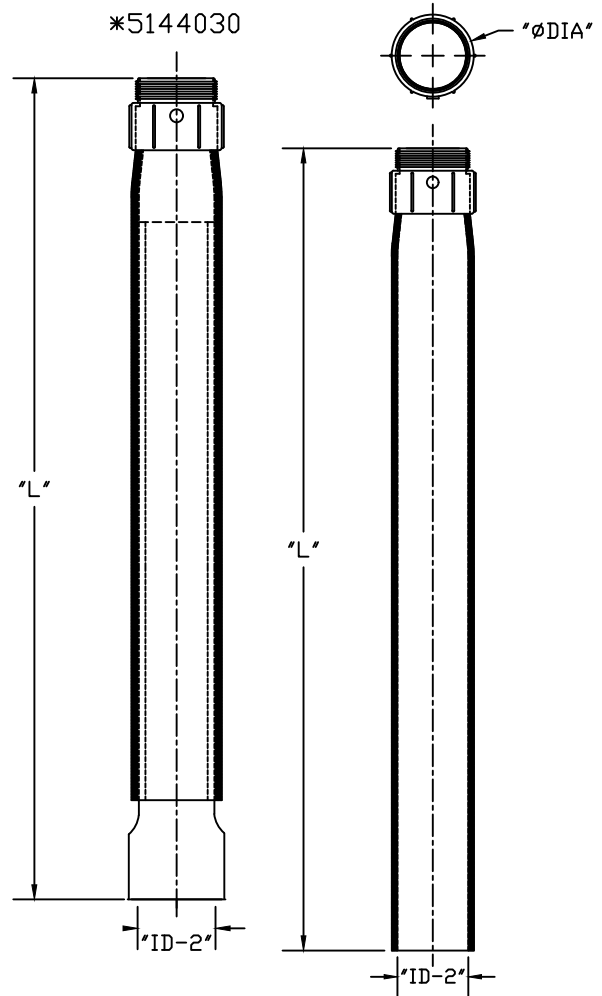

PART NUMBER	SIZE	DESCRIPTION	"L"	"ID"	"ID-2"	"ØDIA"
5144046	1 ¼"	Exp Cplg w/Terminal Adapter	19"	1 5/16"	1 5/8"	2"
5144047	1 ½"	Exp Cplg w/Terminal Adapter	19"	1 9/16"	1 7/8"	2 3/16"
5144028	2"	Exp Cplg w/Terminal Adapter	26 5/8"	2"	2 3/8"	2 ¾"
5144030*	2 ½"	Exp Cplg w/Terminal Adapter	23 1/16"	2 3/8"	2 7/8"	3 3/8"
5144043	3"	Exp Cplg w/Terminal Adapter	24"	3"	3 ½"	4"
5144027	4"	Exp Cplg w/Terminal Adapter	25"	NA	4.650"	5 1/8"

Assembled from Listed Materials
 Material is Rigid PVC
 Not a Listed product

CANTEX
 INC.
 Fort Worth, TEXAS

**Fabricated Expansion Joint (Meter Riser)
 Expansion Couplings**

TOLERANCES
 ± 1/16

Drawn By: CD Branch	Date: 11/8/23	Ref.
---------------------	---------------	------