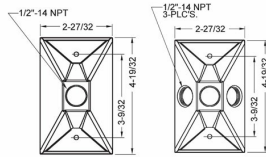

ROUND & RECTANGULAR CLUSTER COVERS

One Gang Cluster Cover - One Threaded Outlet
N/A

D22

Catalog #: 5186-2

APPLICATIONS

For use with BELL® single gang or round weatherproof boxes
Cluster covers provide an easy means of mounting BELL® lampholders and other accessories.

PRODUCT FEATURES

- Rugged die cast construction
- State-of-the-art powder coat finish provides maximum weatherability and scratch resistance
- Includes gasket and mounting hardware
- Multi-lingual instructions in each package
- Three hole covers supplied with two closure plugs
- N/A

UL LISTED

Standard 514A

CSA

C22.2 No. 18

NEMA

3R Rated

GENERAL PRODUCT INFORMATION

Color: Bronze

CONFIGURATION

Number Of Outlets: 1
Gangs: 1

PRODUCT MEASUREMENTS

Outlet Size: 1/2 in.
Wt. Ea. (Lbs.): 0.275

PACKAGING

Package Type:	Shrink
Std. Pkg.:	20
Product UPC-A Labeled:	Yes
Weight (Lbs. Per/C):	27.50
Ship Carton Length (in.):	10.56
Ship Carton Width (in.):	4.25
Ship Carton Height (in.):	8.50
Ctn Weight (Lbs.):	5.50
Pallet Qty:	3000.00
UPC Number:	050169518625
l2of5:	50050169518620