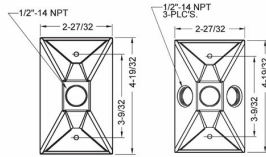

ROUND & RECTANGULAR CLUSTER COVERS

One Gang Cluster Cover - One Threaded Outlet
N/A

D22

Catalog #: 5186-2

APPLICATIONS

For use with BELL® single gang or round weatherproof boxes
Cluster covers provide an easy means of mounting BELL® lampholders and other accessories.

CONFIGURATION

Number Of Outlets: 1
Gangs: 1

PRODUCT MEASUREMENTS

Outlet Size: 1/2 in.
Wt. Ea. (Lbs.): 0.275

PACKAGING

Package Type: Shrink
 Std. Pkg.: 20
 Product UPC-A Labeled: Yes
 Weight (Lbs. Per/C): 27.50
 Ship Carton Length (in.): 10.56
 Ship Carton Width (in.): 4.25
 Ship Carton Height (in.): 8.50
 Ctn Weight (Lbs.): 5.50
 Pallet Qty: 3000.00
 UPC Number: 050169518625
 I2of5: 50050169518620

CONFIGURATION

Number Of Outlets: 1
Gangs: 1

PRODUCT MEASUREMENTS

Outlet Size: 1/2 in.
Wt. Ea. (Lbs.): 0.275

PACKAGING

Package Type:	Shrink
Std. Pkg.:	20
Product UPC-A Labeled:	Yes
Weight (Lbs. Per/C):	27.50
Ship Carton Length (in.):	10.56
Ship Carton Width (in.):	4.25
Ship Carton Height (in.):	8.50
Ctn Weight (Lbs.):	5.50
Pallet Qty:	3000.00
UPC Number:	050169518625
l2of5:	50050169518620