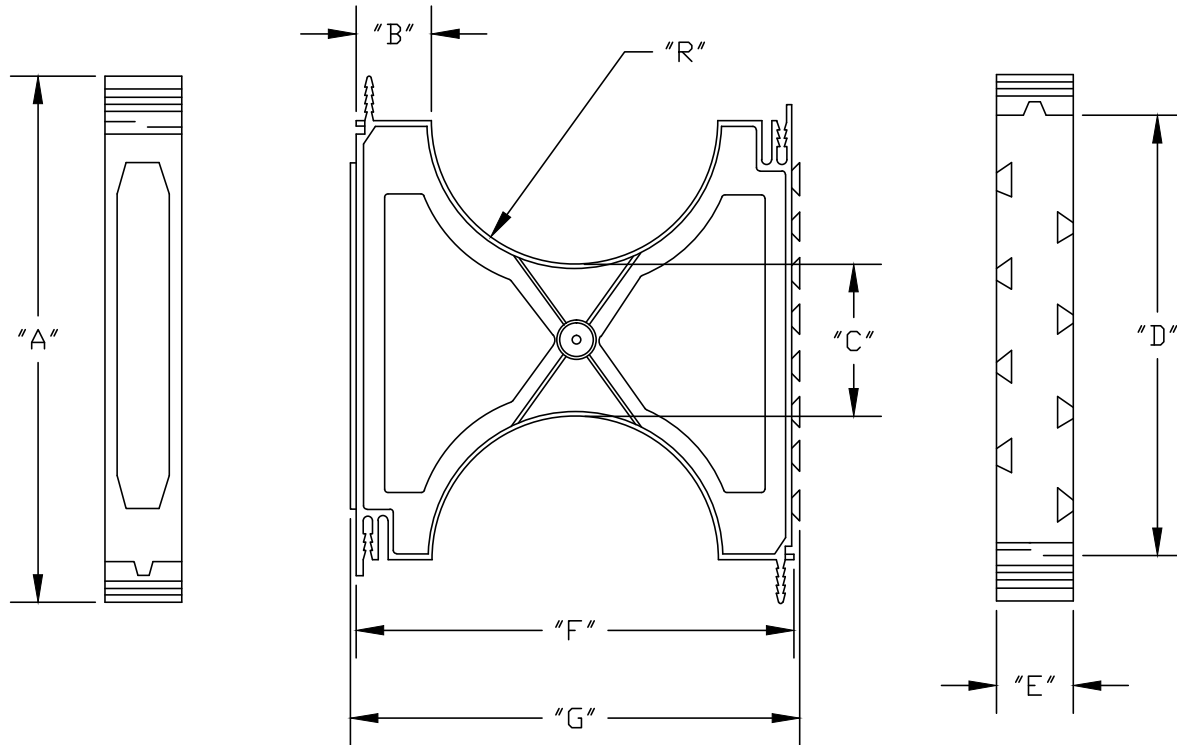

PART NUMBER	SIZE	"A"	"B"	"C"	"D"	"E"	"F"	"G"	"R"
5336016	3" X 1 1/2"	6 5/16"	3/4"	1 3/8"	5"	1"	5 1/8"	5 3/8"	1 1/4"
5336020	3" X 2"	6 3/4"	1"	1 7/8"	5 7/16"	1"	5 5/8"	5 7/8"	1 13/16"
5336031	3" X 3"	7 13/16"	1 1/2"	2 7/8"	6 1/2"	1"	6 5/8"	6 7/8"	1 1/4"

Material is Polystyrene  
Recommended spacing is 5 to 8 feet

<b>CANTEX</b> INC. Fort Worth, TEXAS		
<b>3" Intermediate Spacer</b> <b>Plastic Spacers for Duct</b>		
Drawn By: CD Branch	Date: 11/1/18	Ref. 5336016