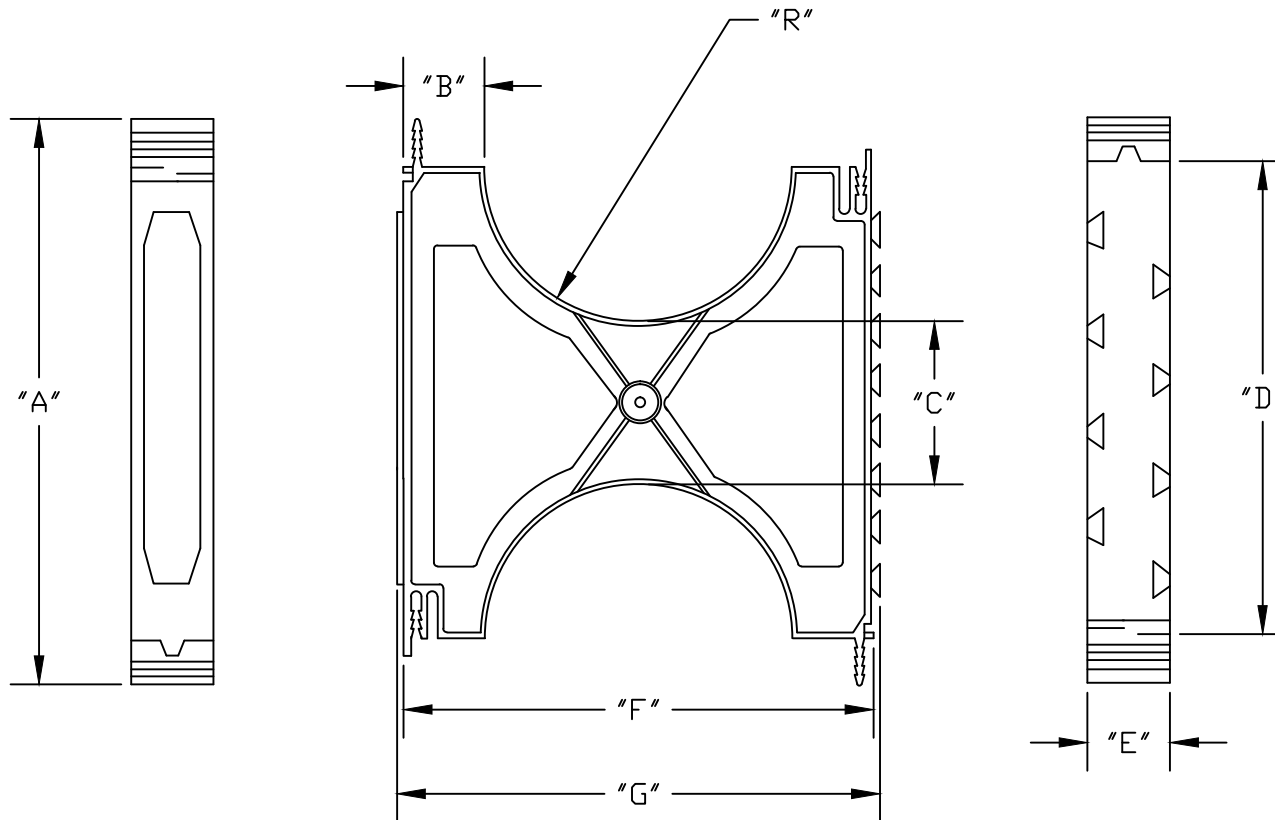

PART NUMBER	SIZE	"A"	"B"	"C"	"D"	"E"	"F"	"G"	"R"
5336000	2 X 1 1/2"	5 3/16"	3/4"	1 3/8"	3 7/8"	1"	4"	4 1/4"	1 1/4"
5336018	2" X 2"	5 1/16"	1"	1 7/8"	4 3/8"	1"	4 1/2"	4 3/4"	1 1/4"
5336032	2" X 3"	6 1/16"	1 1/2"	2 7/8"	5 3/8"	1"	5 1/2"	5 3/4"	1 1/4"

Material is Polystyrene
Recommended spacing is 4 to 6 feet

CANTEX

INC.
Fort Worth, TEXAS

2" Intermediate Spacer
Plastic Spacers for Duct

Drawn By: CD Branch

Date:02/28/08

Ref.