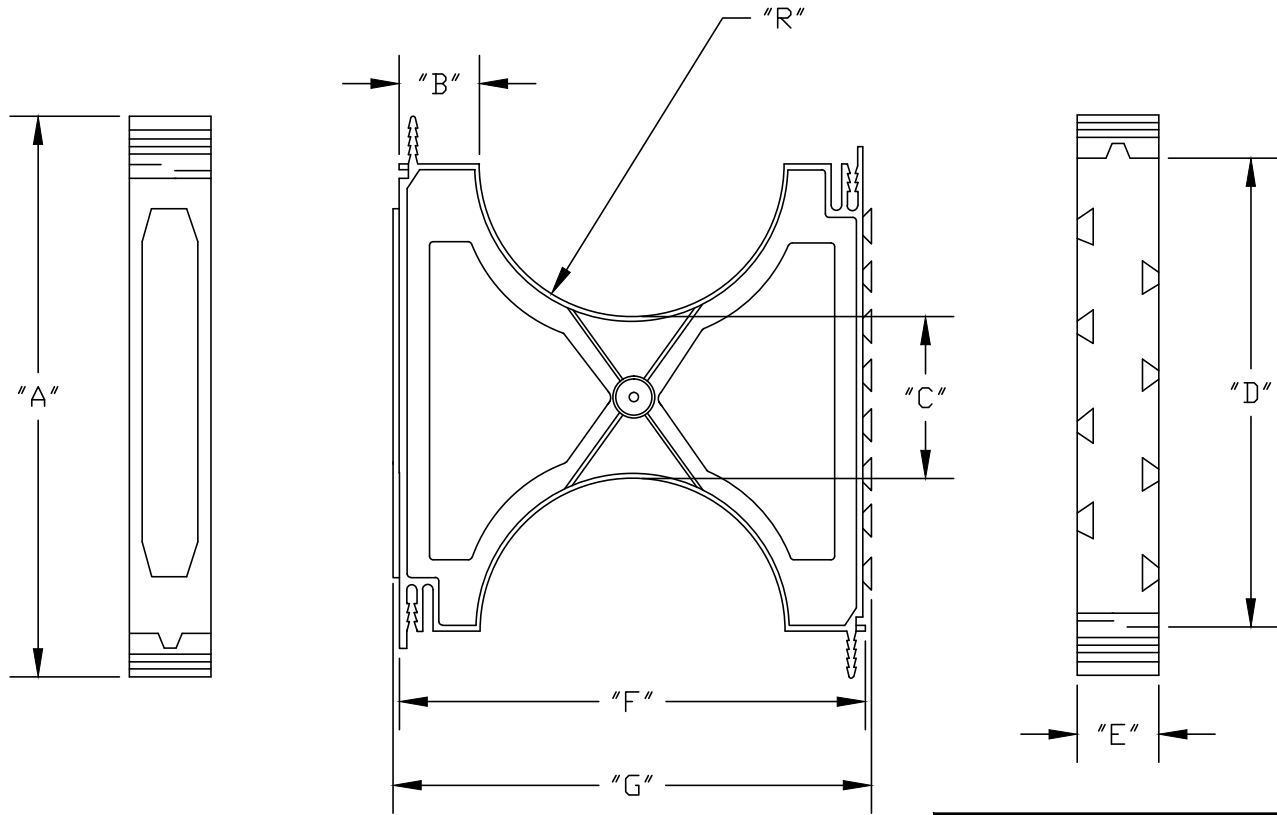

PART NUMBER	SIZE	"A"	"B"	"C"	"D"	"E"	"F"	"G"	"R"
5336000	2 X 1 1/2"	5 3/16"	3/4"	1 3/8"	3 7/8"	1"	4"	4 1/4"	1 1/4"
5336018	2" X 2"	5 1/16"	1"	1 7/8"	4 3/8"	1"	4 1/2"	4 3/4"	1 1/4"
5336032	2" X 3"	6 1/16"	1 1/2"	2 7/8"	5 3/8"	1"	5 1/2"	5 3/4"	1 1/4"

Material is Polystyrene
Recommended spacing is 4 to 6 feet

CANTEX
INC.
Fort Worth, TEXAS

2" Intermediate Spacer
Plastic Spacers for Duct

Drawn By: CD Branch	Date: 11/1/18	Ref. 5336000
---------------------	---------------	--------------