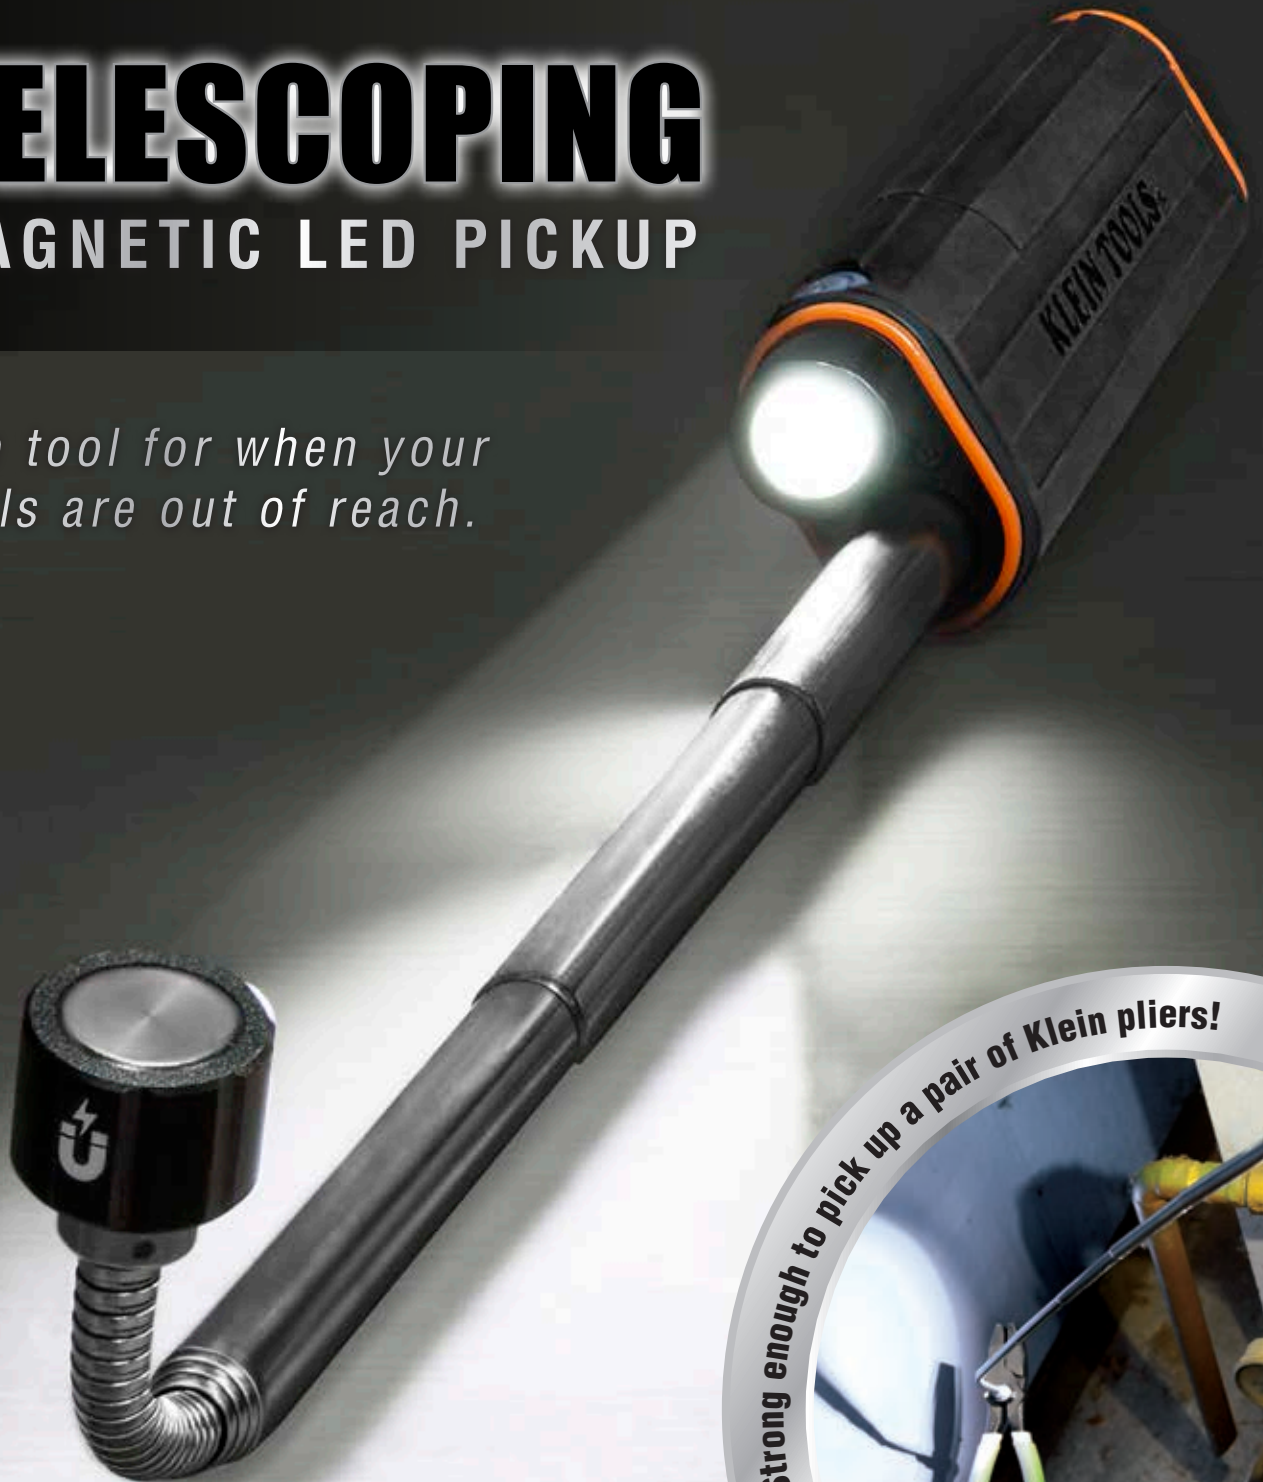

TELESCOPING MAGNETIC LED PICKUP

*The tool for when your
tools are out of reach.*

Strong enough to pick up a pair of Klein pliers!

**KLEIN
TOOLS** 
For Professionals... Since 1857™

TELESCOPING MAGNETIC LED PICKUP

Klein's new Telescoping LED Pickup Tool allows you to retrieve any magnetic tool or part—the ones that always seem to drop out of reach. The telescoping arm extends almost two feet, and the gooseneck end allows you to reach around into the tough spots. When you're in low light, the LED provides light to guide you to your tool and back. The Telescoping Magnetic LED Pickup allows you to reclaim your dropped tools, making this a must for your tool bag.

2 X AAA ALKALINE BATTERIES (INCLUDED)

MAGNETIC HEAD WITH
2 LB (.9 KG) PICKUP STRENGTH

22" (559 MM)
TELESCOPING
ARM

Cat. No.	UPC 0-92644+	Description	Dimensions
56027	56027-9	Telescoping Magnetic LED Pickup Tool	6.25" x 1.6" x 1.2" (159 x 41 x 31 mm)

**KLEIN
TOOLS** 
For Professionals... Since 1857™

TELESCOPING MAGNETIC LED PICKUP

Klein's new Telescoping LED Pickup Tool allows you to retrieve any magnetic tool or part—the ones that always seem to drop out of reach. The telescoping arm extends almost two feet, and the gooseneck end allows you to reach around into the tough spots. When you're in low light, the LED provides light to guide you to your tool and back. The Telescoping Magnetic LED Pickup allows you to reclaim your dropped tools, making this a must for your tool bag.