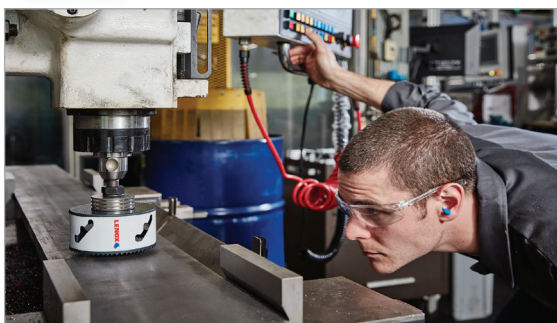

ELECTRICIAN'S KITS

30856C600L
9 PIECE KIT
7/8", 1-1/8", 1-3/8", 1-3/4", 2", 2-1/2"
Standard Arbors: 2L, 5L
One Arbor adaptor
MEDIUM KIT

30800600L
10 PIECE KIT
7/8", 1-1/8", 1-3/8", 1-3/4", 2", 2-1/2"
Standard Arbors: 2L, 5L
One pilot drill
One Arbor adaptor
LARGE KIT

308021200L
17 PIECE KIT
3/4", 7/8", 1-1/8", 1-3/8", 1-3/4", 2",
2-1/2", 2-11/16", 3", 3-5/8", 4-1/8", 4-3/4"
Standard Arbors: 2L, 5L
Three pilot drills
LARGE KIT

1815139
8 PIECE KIT
7/8", 1-1/8", 1-3/8", 1-3/4", 2", 2-1/2"
Standard Arbors: 2L, 5L
MINI KIT

PLUMBER'S KITS

30860C600P
9 PIECE KIT
3/4", 7/8", 1-1/8", 1-3/8", 2", 2-1/2"
Standard Arbors: 2L, 5L
One Arbor adaptor
MEDIUM KIT

30808600P
10 PIECE KIT
3/4", 7/8", 1-1/8", 1-1/2", 1-3/4", 2-1/4"
Standard Arbors: 2L, 5L
One pilot drill
One Arbor adaptor
LARGE KIT

1853786
10 PIECE KIT
2-1/8", 2-1/4", 2-9/16", 2-3/4",
3-5/8", 4", 4-5/8"
Standard Arbor: 2L
Two pilot drills
LARGE KIT

308011200P
17 PIECE KIT
3/4", 7/8", 1-1/8", 1-1/2", 1-3/4", 2-1/4",
2-9/16", 3", 3-1/2", 4", 4-1/4", 4-1/2"
Standard Arbors: 2L, 5L
Three pilot drills
LARGE KIT

1815195
7 PIECE KIT
1-1/4", 1-3/8", 1-1/2", 2", 2-1/2"
Standard Arbors: 2L, 5L
MINI KIT

REFRIGERATION KIT

30830600R
8 PIECE KIT
5/8", 7/8", 1-1/8"
1-3/8", 1-5/8", 2-1/8"
Standard Arbors:
5L, 6L
MEDIUM KIT

WELDER'S KIT

14789600W
9 PIECE KIT
3/4", 7/8", 1", 1-1/4",
1-1/2", 2"
Standard Arbors:
2L, 5L
One Arbor adaptor
MEDIUM KIT

AUTOMOTIVE KIT

30805500A
7 PIECE KIT
3/4", 7/8", 1",
1-1/8", 1-1/4"
Standard Arbor: 5L
One Arbor adaptor
COMPACT KIT