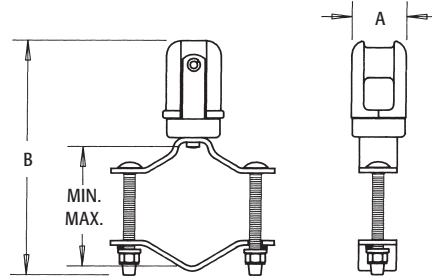

Porcelain Wire Holder

With steel clip. Fits 1-1/4" to 3" pipe.

CATALOG NUMBER	UPC/DCI/NAED MFG #018997	WIRE SIZE	STD PKG	DIM A	DIM B	MIN	MAX
610	00610	1-1/4 to 3	5	1.875	7.625	1.620	3.930

UL/CSA not applicable.