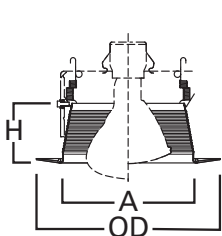

SPECIFICATION FEATURES

- Straight sides of metal baffle for large diameter lamps
- Two plastic removable trim rings included narrow 7.25"OD and wide 8.00"OD
- Coil spring retention

Housings		Max Lamp Compatibility
H7ICT	H7RICT	50W PAR30S, 75W PAR30L
H7ICAT	H7RICAT	45W PAR38, 65W BR30, 65W BR40
E7ICAT	E7RICAT	
H7UICAT		75W PAR30S, 75W PAR30L, 90W PAR38, 65W BR30, 90W BR40
H27ICAT	E27ICAT	50W PAR30S, 75W PAR30L, 60W BR30
H27RICAT	E27RICAT	
H7T	E7TAT	75W PAR30S, 75W PAR30L, 150W PAR38, 65W BR30, 120W BR40,
H7RT		
H7TCP	E7RTAT	75W PAR30S, 75W PAR30L, 120W PAR38, 65W BR30, 120W BR40
H27T	E27TAT	75W PAR30S, 75W PAR30L, 65W BR30
H27RT	E27RTAT	

Compatible with Halogen, Incandescent, LED* or CFL* lamps.

IC

Non-IC

Dimensions

A: 5-5/8" [144mm]
 H: 2-5/8" [67mm]
 OD: 7-1/4" [184mm] Narrow
 OD: 8" [203mm] Wide

ORDERING INFORMATION

SAMPLE NUMBER: 6101WB