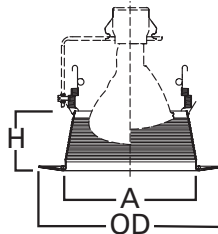

### SPECIFICATION FEATURES

- Straight sides of metal baffle for large diameter lamps
- Two plastic removable trim rings included narrow 7.25"OD and wide 8.00"OD
- Coil spring retention

Housings		Max Lamp Compatibility
H7ICT	H7RICT	50W PAR30S, 75W PAR30L
H7ICAT	H7RICAT	45W PAR38, 65W BR30, 65W BR40
E7ICAT	E7RICAT	
H7UICAT		75W PAR30S, 75W PAR30L, 90W PAR38, 65W BR30, 90W BR40
H27ICAT	E27ICAT	50W PAR30S, 75W PAR30L, 60W BR30
H27RICAT	E27RICAT	
H7T	E7TAT	75W PAR30S, 75W PAR30L, 150W PAR38, 65W BR30, 120W BR40,
H7RT		
H7TCP	E7RTAT	75W PAR30S, 75W PAR30L, 120W PAR38, 65W BR30, 120W BR40
H27T	E27TAT	75W PAR30S, 75W PAR30L, 65W BR30
H27RT	E27RTAT	

### Dimensions

A: 5-5/8" [144mm]  
 H: 2-5/8" [67mm]  
 OD: 7-1/4" [184mm] Narrow  
 OD: 8" [203mm] Wide