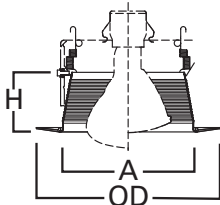

### SPECIFICATION FEATURES

- Straight sides of metal baffle for large diameter lamps
- Two plastic removable trim rings included narrow 7.25"OD and wide 8.00"OD
- Coil spring retention

Housings		Max Lamp Compatibility
H7ICT	H7RICT	50W PAR30S, 75W PAR30L
H7ICAT	H7RICAT	45W PAR38, 65W BR30, 65W BR40
E7ICAT	E7RICAT	
H7UICAT		75W PAR30S, 75W PAR30L, 90W PAR38, 65W BR30, 90W BR40
H27ICAT	E27ICAT	50W PAR30S, 75W PAR30L, 60W BR30
H27RICAT	E27RICAT	
H7T	E7TAT	75W PAR30S, 75W PAR30L, 150W PAR38, 65W BR30, 120W BR40,
H7RT		
H7TCP	E7RTAT	75W PAR30S, 75W PAR30L, 120W PAR38, 65W BR30, 120W BR40
H27T	E27TAT	75W PAR30S, 75W PAR30L, 65W BR30
H27RT	E27RTAT	

### Dimensions

A: 5-5/8" [144mm]  
 H: 2-5/8" [67mm]  
 OD: 7-1/4" [184mm] Narrow  
 OD: 8" [203mm] Wide