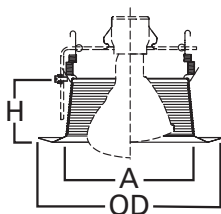

### SPECIFICATION FEATURES

- Straight sides of metal baffle for large diameter lamps
- Coil spring retention
- Self-flanged trim ring sized to hide gaps caused by construction tolerances.

Housings		Max Lamp Compatibility
H7ICT	H7RICT	50W PAR30S, 75W PAR30L, 45W
H7ICAT	H7RICAT	PAR38, 65W BR30,
E7ICAT	E7RICAT	65W BR40
H7UICAT		75W PAR30S, 75W PAR30L, 90W PAR38, 65W BR30, 90W BR40
H27ICAT	E27ICAT	50W PAR30S, 75W PAR30L,
H27RICAT	E27RICAT	60W BR30
H7T	E7TAT	75W PAR30S, 75W PAR30L, 150W PAR38, 65W BR30, 120W BR40
H7TCP	E7RTAT	75W PAR30S, 75W PAR30L, 120W PAR38, 65W BR30, 120W BR40
H27T	E27TAT	75W PAR30S, 75W PAR30L, 65W BR30
H27RT	E27RTAT	

### Dimensions:

A: 5-7/16" [138mm]

H: 2-11/16" [68mm]

OD: 7-3/4" [197mm]