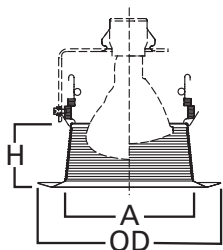

### Dimensions:

A: 5-7/16" [138mm]

H: 2-11/16" [68mm]

OD: 7-3/4" [197mm]

### SPECIFICATION FEATURES

- Straight sides of metal baffle for large diameter lamps
- Coil spring retention
- Self-flanged trim ring sized to hide gaps caused by construction tolerances.

Housings		Max Lamp Compatibility
H7ICT	H7RICT	50W PAR30S, 75W PAR30L, 45W
H7ICAT	H7RICAT	PAR38, 65W BR30,
E7ICAT	E7RICAT	65W BR40
H7UICAT		75W PAR30S, 75W PAR30L, 90W PAR38, 65W BR30, 90W BR40
H27ICAT	E27ICAT	50W PAR30S, 75W PAR30L,
H27RICAT	E27RICAT	60W BR30
H7T	E7TAT	75W PAR30S, 75W PAR30L, 150W PAR38, 65W BR30, 120W BR40
H7TCP	E7RTAT	75W PAR30S, 75W PAR30L, 120W PAR38, 65W BR30, 120W BR40
H27T	E27TAT	75W PAR30S, 75W PAR30L, 65W BR30
H27RT	E27RTAT	