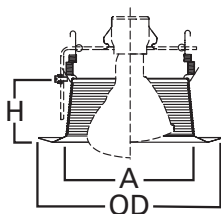

### Dimensions:

A: 5-7/16" [138mm]

H: 2-11/16" [68mm]

OD: 7-3/4" [197mm]

### SPECIFICATION FEATURES

- Straight sides of metal baffle for large diameter lamps
- Coil spring retention
- Self-flanged trim ring sized to hide gaps caused by construction tolerances.

Housings		Max Lamp Compatibility
H7ICT	H7RICT	50W PAR30S, 75W PAR30L, 45W
H7ICAT	H7RICAT	PAR38, 65W BR30,
E7ICAT	E7RICAT	65W BR40
H7UICAT		75W PAR30S, 75W PAR30L, 90W PAR38, 65W BR30, 90W BR40
H27ICAT	E27ICAT	50W PAR30S, 75W PAR30L,
H27RICAT	E27RICAT	60W BR30
H7T	E7TAT	75W PAR30S, 75W PAR30L, 150W PAR38, 65W BR30, 120W BR40
H7TCP	E7RTAT	75W PAR30S, 75W PAR30L, 120W PAR38, 65W BR30, 120W BR40
H27T	E27TAT	75W PAR30S, 75W PAR30L, 65W BR30
H27RT	E27RTAT	