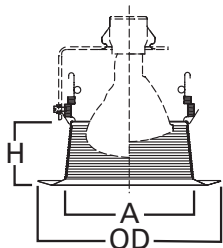

### Dimensions:

A: 5-7/16" [138mm]

H: 2-11/16" [68mm]

OD: 7-3/4" [197mm]

### SPECIFICATION FEATURES

- Straight sides of metal baffle for large diameter lamps
- Coil spring retention
- Self-flanged trim ring sized to hide gaps caused by construction tolerances.

Housings		Max Lamp Compatibility
H7ICT	H7RICT	50W PAR30S, 75W PAR30L, 45W
H7ICAT	H7RICAT	PAR38, 65W BR30,
E7ICAT	E7RICAT	65W BR40
H7UICAT		75W PAR30S, 75W PAR30L, 90W PAR38, 65W BR30, 90W BR40
H27ICAT	E27ICAT	50W PAR30S, 75W PAR30L,
H27RICAT	E27RICAT	60W BR30
H7T	E7TAT	75W PAR30S, 75W PAR30L, 150W PAR38, 65W BR30, 120W BR40
H7TCP	E7RTAT	75W PAR30S, 75W PAR30L, 120W PAR38, 65W BR30, 120W BR40
H27T	E27TAT	75W PAR30S, 75W PAR30L, 65W BR30
H27RT	E27RTAT	