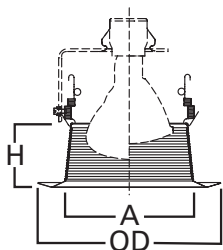

### SPECIFICATION FEATURES

- Straight sides of metal baffle for large diameter lamps
- Coil spring retention
- Self-flanged trim ring sized to hide gaps caused by construction tolerances.

Housings		Max Lamp Compatibility
H7ICT	H7RICT	50W PAR30S, 75W PAR30L, 45W
H7ICAT	H7RICAT	PAR38, 65W BR30,
E7ICAT	E7RICAT	65W BR40
H7UICAT		75W PAR30S, 75W PAR30L, 90W PAR38, 65W BR30, 90W BR40
H27ICAT	E27ICAT	50W PAR30S, 75W PAR30L,
H27RICAT	E27RICAT	60W BR30
H7T	E7TAT	75W PAR30S, 75W PAR30L, 150W PAR38, 65W BR30, 120W BR40
H7TCP	E7RTAT	75W PAR30S, 75W PAR30L, 120W PAR38, 65W BR30, 120W BR40
H27T	E27TAT	75W PAR30S, 75W PAR30L, 65W BR30
H27RT	E27RTAT	

### Dimensions:

A: 5-7/16" [138mm]

H: 2-11/16" [68mm]

OD: 7-3/4" [197mm]