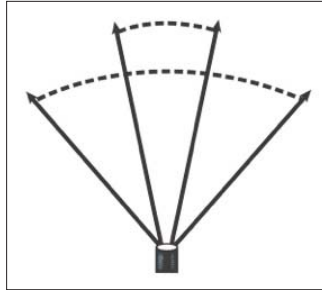

Trident® Multi-Purpose Headlamp

FL 1 STANDARD	C4 LED (WHITE)	3 WHITE LEDs	1 WHITE LED
	80 LUMENS	35 LUMENS	11 LUMENS
	5h	10h	53h
	126m	39m	22m
	4000cd	385cd	120cd

Versatile long-range beam with a wide flood pattern

Case Material: Tough ABS thermoplastic construction with elastomer over mold; polycarbonate lens

Dimensions/Weight: Face Cap Diameter: 1.75 in. (4.45cm) Maximum Width: 2.70 in (6.85 cm)
Maximum Depth (including head strap mounting plate): 2.40 in. (6.09 cm)
5.50 oz (156.0 grams) with batteries

Features:

- LED battery indicator - Red LED flashes when battery voltage is low and batteries are near the end of their useable life; LED is located in the reflector in between the "Low Batt" marking and functions while the light is energized
- Rubber hard hat strap and elastic strap
- 90 degree tilting head with a durable ratcheting system
- IPX4 water-resistant
- 2 meter impact resistance tested