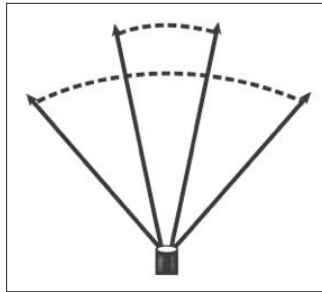

Trident® Multi-Purpose Headlamp

FL 1 STANDARD	C4 LED (WHITE)	3 WHITE LEDs	1 WHITE LED
	80 LUMENS	35 LUMENS	11 LUMENS
	5h	10h	53h
	126m	39m	22m
	4000cd	385cd	120cd

Versatile long-range beam with a wide flood pattern