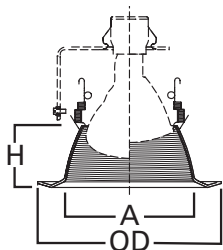

SPECIFICATION FEATURES

- Contoured tapered sides of Coilex baffle for use with reflector lamps
- Coil spring retention
- Self-flanged trim ring sized to hide gaps caused by construction tolerances

Housings	Max Lamp Compatibility
H7ICT H7RICT	50W PAR30S, 75W PAR30L
H7ICAT H7RICAT	45W PAR38, 65W BR30, 85W BR40
E7ICAT E7RICAT	
H7UICAT	50W PAR30S, 75W PAR30L, 45W PAR38, 65W BR30, 85W BR40
H27ICAT E27ICAT	50W PAR30S, 75W PAR30L
H27RICAT E27RICAT	65W BR30
H7T E7TAT	75W PAR30S, 75W PAR30L, 65W BR30
H7TCP E7TCP	75W PAR30S, 75W PAR30L, 65W BR30
H7RT E7RTAT	
H27T E27TAT	75W PAR30S, 75W PAR30L, 65W BR30
H27RT E27RTAT	

Compatible with Halogen, Incandescent, LED* or CFL* lamps.

IC

Non-IC

Dimensions:

A: 5-7/16" [138mm]

H: 2-5/8" [65mm]

OD: 7-3/4" [197mm]

ORDERING INFORMATION