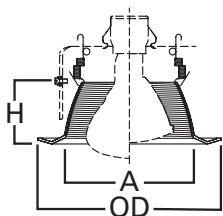

SPECIFICATION FEATURES

- Contoured tapered sides of Coilex baffle for use with reflector lamps
- Coil spring retention
- Self-flanged trim ring sized to hide gaps caused by construction tolerances

Housings	Max Lamp Compatibility
H7ICT H7RICT	50W PAR30S, 75W PAR30L
H7ICAT H7RICAT	45W PAR38, 65W BR30, 85W BR40
E7ICAT E7RICAT	
H7UICAT	50W PAR30S, 75W PAR30L, 45W PAR38, 65W BR30, 85W BR40
H27ICAT E27ICAT	50W PAR30S, 75W PAR30L
H27RICAT E27RICAT	65W BR30
H7T E7TAT	75W PAR30S, 75W PAR30L, 65W BR30
H7TCP H7RT	75W PAR30S, 75W PAR30L, 65W BR30
H27T E27TAT	75W PAR30S, 75W PAR30L, 65W BR30
H27RT E27RTAT	75W PAR30S, 75W PAR30L, 65W BR30

Compatible with Halogen, Incandescent, LED* or CFL* lamps.

IC

Non-IC

Dimensions:

A: 5-7/16" [138mm]

H: 2-5/8" [65mm]

OD: 7-3/4" [197mm]

ORDERING INFORMATION