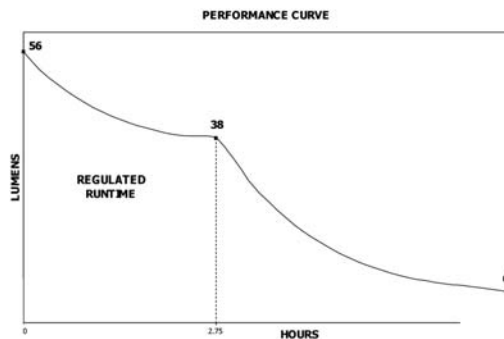

*With batteries (included in purchase).
Made in China