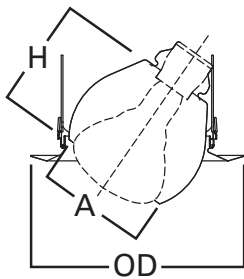

E26 6" Trim Series

DESCRIPTION

Eyeball with 35° tilt max. trim with self-flange in the 6" trim family for use in recessed downlighting. Compatible for use in Halo and other housings.

Catalog #		Type
Project		
Comments		Date
Prepared by		

SPECIFICATION FEATURES

- 35° Tilt max., 360° rotation
- Adjustable eyeball trim for BR30 and PAR30 lamps
- Torsion spring retention
- Socket supporting eyeball
- Self-flanged trim ring sized to hide gaps caused by construction tolerances