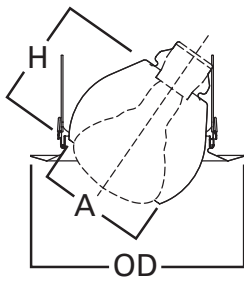

For use in Halo listed housings.

Select trims are classified for use in other housings. See www.eaton.com/lighting/legal.

E26 6" Trim Series

DESCRIPTION

Eyeball with 35° tilt max. trim with self-flange in the 6" trim family for use in recessed downlighting. Compatible for use in Halo and other housings.

Catalog #		Type
Project		
Comments		Date
Prepared by		

SPECIFICATION FEATURES

- 35° Tilt max., 360° rotation
- Adjustable eyeball trim for BR30 and PAR30 lamps
- Torsion spring retention
- Socket supporting eyeball
- Self-flanged trim ring sized to hide gaps caused by construction tolerances