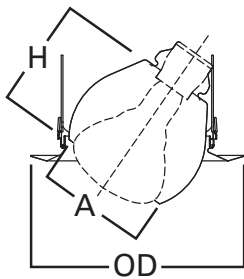

### DESCRIPTION

Eyeball with 35° tilt max. trim with self-flange in the 6" trim family for use in recessed downlighting. Compatible for use in Halo and other housings.

Catalog #		Type
Project		
Comments		Date
Prepared by		

### SPECIFICATION FEATURES

- 35° Tilt max., 360° rotation
- Adjustable eyeball trim for BR30 and PAR30 lamps
- Torsion spring retention
- Socket supporting eyeball
- Self-flanged trim ring sized to hide gaps caused by construction tolerances