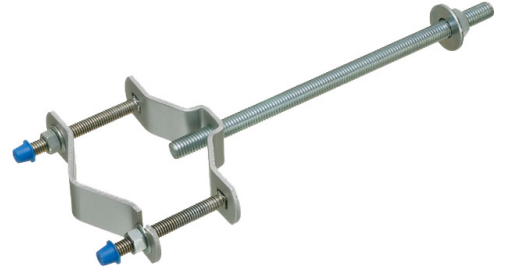

Arlington

Part : 615

Description: Universal Pipe Support (10" Bolt)

Listing:

Country of Origin: CN

Weight: 1.25 lbs/each

Mast Size: 1-1/4 to 3

Trade Size: N/A

Packaging

Unit: 5 pcs

Standard: 5 pcs

Arlington

Part : 615

Description: Universal Pipe Support (10" Bolt)

Listing:

Country of Origin: CN

Weight: 1.25 lbs/each

Mast Size: 1-1/4 to 3

Trade Size: N/A

Packaging

Unit: 5 pcs

Standard: 5 pcs