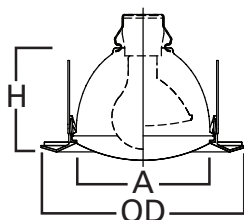

### DESCRIPTION

Frost glass dome lens trim with self-flange in the 6" trim family for use in recessed downlighting. Compatible for use in Halo and other housings.

Catalog #		Type
Project		
Comments		Date
Prepared by		

### SPECIFICATION FEATURES

- Low profile frost dome glass lens
- Wet location showerlight
- Torsion spring retention
- Non-conductive "Dead Front" polymer (plastic) trim ring and glass lens
- Socket supporting internal reflector
- Self-flanged trim ring sized to hide gaps caused by construction tolerances.

### Dimensions:

A: 5-1/8" [130mm]

H: 4-1/5" [107mm]

OD: 7-3/4" [197mm]

**6150WH**  
White Reflector

**6150SN**  
Satin Nickel Reflector

**6150TBZ**  
Tuscan Bronze Reflector