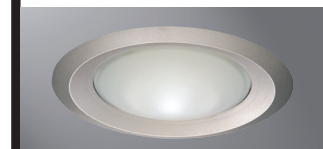

### DESCRIPTION

Frost glass dome lens trim with self-flange in the 6" trim family for use in recessed downlighting. Compatible for use in Halo and other housings.

Catalog #		Type
Project		
Comments		Date
Prepared by		

### Dimensions:

A: 5-1/8" [130mm]

H: 4-1/5" [107mm]

OD: 7-3/4" [197mm]

**6150WH**  
White Reflector

**6150SN**  
Satin Nickel Reflector

**6150TBZ**  
Tuscan Bronze Reflector

## 6150

6-Inch Frost Dome Glass Lens, Self-flange