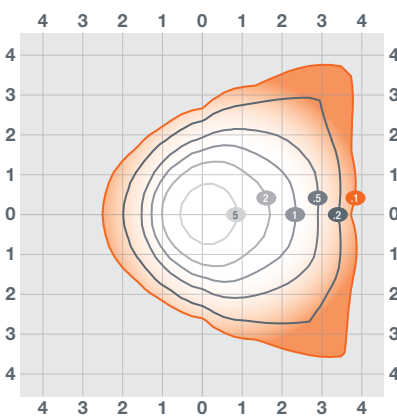

## Photometric Information

40W 15' Mounting Height

60W 18' Mounting Height

80W 20' Mounting Height

120W 25' Mounting Height

LEDVANCE LLC  
 181 Ballardvale Street, Suite 203  
 Wilmington, MA 01887 USA  
 Phone 1-800-LIGHTBULB (1-800-544-4828)  
[www.ledvanceUS.com](http://www.ledvanceUS.com)