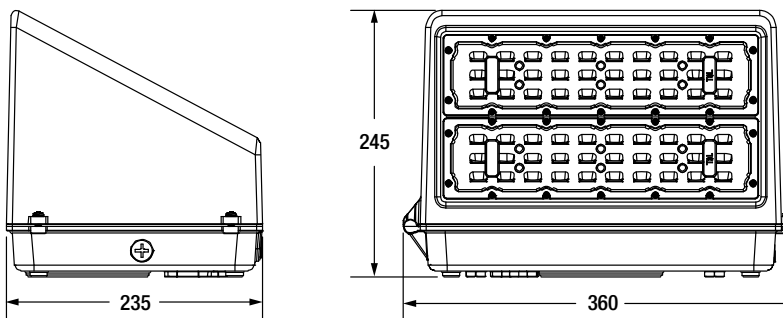

Ordering Guide

WALPAKC	5X	/ XXX	XXX	D	8	SC2	/ C1	/ BZ	/ XX
Product Name	Generation/Size*	Wattage	Voltage	Dimming	CRI	Color Temp	Distribution	Color/Finish	Options
WALPAKC =	5B, 5C	040 = 40 Watts	UNV = 120-277V	D = 0-10V	8 = >80	SC2 = 3000K, 4000K or 5000K	C1 = Type III	BZ = Bronze	P = Photocontrol PE = Photocontrol + Emergency Battery Back-up
Cutoff Wall Pack		060 = 60 Watts	UNH = 120-347V	dimming					
		080 = 80 Watts	DHV= 347/480V						
		120 = 120 Watts							

*5B = 40, 60 or 80W
5C = 120W only

Ordering Information