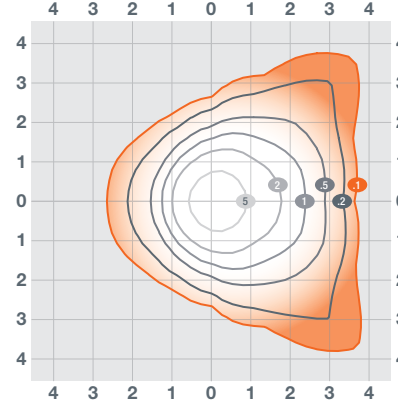

## Photometric Information

40W 15' Mounting Height

60W 18' Mounting Height

80W 20' Mounting Height

120W 25' Mounting Height

LEDVANCE LLC  
 181 Ballardvale Street, Suite 203  
 Wilmington, MA 01887 USA  
 Phone 1-800-LIGHTBULB (1-800-544-4828)  
[www.ledvanceUS.com](http://www.ledvanceUS.com)