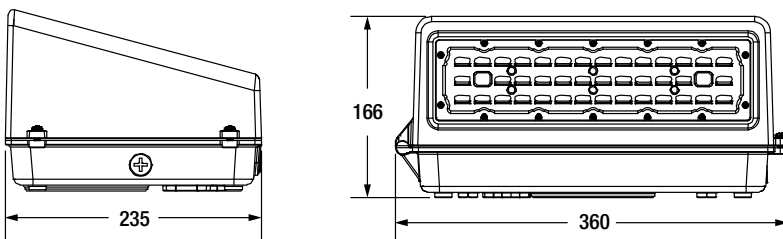

Physical Information

Lamp Description	Length (inches)	Width (inches)	Height (inches)
40W	14.2	9.3	6.5
60W	14.2	9.3	6.5
80W	14.2	9.3	6.5
120W	14.2	9.3	9.6

40/60/80W