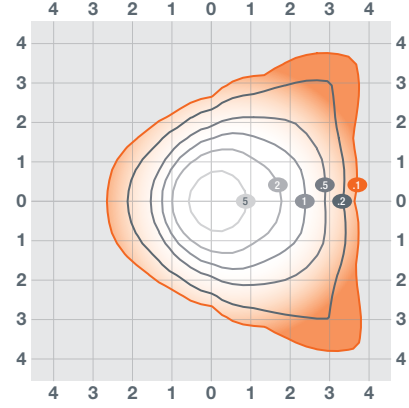

## Photometric Information

40W 15' Mounting Height

60W 18' Mounting Height

80W 20' Mounting Height

120W 25' Mounting Height

LEDVANCE LLC  
 181 Ballardvale Street, Suite 203  
 Wilmington, MA 01887 USA  
 Phone 1-800-LIGHTBULB (1-800-544-4828)  
[www.ledvanceUS.com](http://www.ledvanceUS.com)