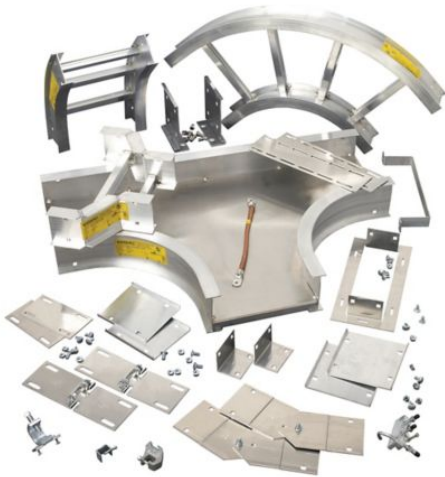

Eaton 6A-06-90HB12

Catalog Number: 6A-06-90HB12

Eaton B-Line series horizontal bend, 6" H x 18.0625" W x 6" L,
Aluminum, 12" radius, 90° angle

General specifications

Product Name	Catalog Number
Eaton B-Line series horizontal bend	6A-06-90HB12
UPC	Product Length/Depth
781011206246	18.0625 in
Product Height	Product Width
6 in	6 in
Product Weight	Certifications
7.6 lb	UL Classified
	CE
	CSA

Photo is representative

Product specifications

Material

Aluminum

Type

Series 2-5 horizontal bend

Angle

90°

Catalog Number: 6A-06-90HB12

Eaton B-Line series horizontal bend, 6" H x 18.0625" W x 6" L,
Aluminum, 12" radius, 90° angle

General specifications

Product Name	Catalog Number
Eaton B-Line series horizontal bend	6A-06-90HB12
UPC	Product Length/Depth
781011206246	18.0625 in
Product Height	Product Width
6 in	6 in
Product Weight	Certifications
7.6 lb	UL Classified
	CE
	CSA