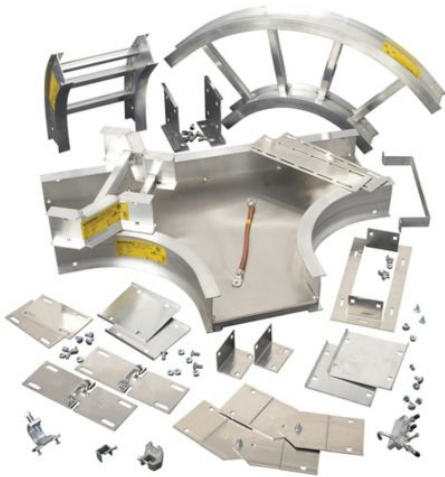

Eaton 6A-06-90HB12

Catalog Number: 6A-06-90HB12

Eaton B-Line series horizontal bend, 6" H x 18.0625" W x 6" L,
Aluminum, 12" radius, 90° angle

General specifications

Product Name	Catalog Number
Eaton B-Line series horizontal bend	6A-06-90HB12
UPC	Product Length/Depth
781011206246	18.0625 in
Product Height	Product Width
6 in	6 in
Product Weight	Certifications
7.6 lb	UL Classified
	CE
	CSA

Catalog Number: 6A-06-90HB12

Eaton B-Line series horizontal bend, 6" H x 18.0625" W x 6" L,
Aluminum, 12" radius, 90° angle

General specifications

Product Name	Catalog Number
Eaton B-Line series horizontal bend	6A-06-90HB12
UPC	Product Length/Depth
781011206246	18.0625 in
Product Height	Product Width
6 in	6 in
Product Weight	Certifications
7.6 lb	UL Classified
	CE
	CSA