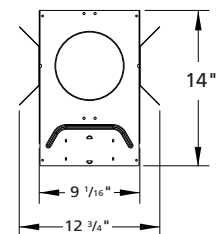

Lens Splay Color Options

LF8CFV
Ceiling Cutout = 8 1/4"
Maximum Ceiling Thickness = 1 1/4"

Line 3 Order Accessories:

B24	Set of two (2) 24" bar hangers for T-bar ceilings
B6	Set of two (2) bar hangers for ceiling joists up to 24" centers
FSDFI	Fuse kit for field installation
SCA6	6" Sloped ceiling adaptor (specify slope angle and type - wet or dry plaster)
SCA8	8" Sloped ceiling adaptor (specify slope angle and type - wet or dry plaster)

Ordering Example:

Line 1 LF6CFV32EB
Line 2 6CFV