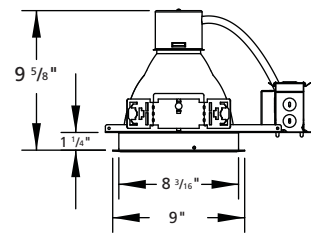

Lens Splay Color Options

LF8CFV
Ceiling Cutout = 8 1/4"
Maximum Ceiling Thickness = 1 1/4"

Line 3 Order Accessories:

B24	Set of two (2) 24" bar hangers for T-bar ceilings
B6	Set of two (2) bar hangers for ceiling joists up to 24" centers
FSDFI	Fuse kit for field installation
SCA6	6" Sloped ceiling adaptor (specify slope angle and type - wet or dry plaster)
SCA8	8" Sloped ceiling adaptor (specify slope angle and type - wet or dry plaster)

Ordering Example:

Line 1 LF6CFV32EB
Line 2 6CFV