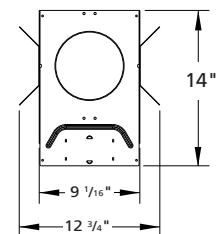

LF8CFV
Ceiling Cutout = 8 1/4"
Maximum Ceiling Thickness = 1 1/4"

Line 3 Order Accessories:

B24	Set of two (2) 24" bar hangers for T-bar ceilings
B6	Set of two (2) bar hangers for ceiling joists up to 24" centers
FSDFI	Fuse kit for field installation
SCA6	6" Sloped ceiling adaptor (specify slope angle and type - wet or dry plaster)
SCA8	8" Sloped ceiling adaptor (specify slope angle and type - wet or dry plaster)