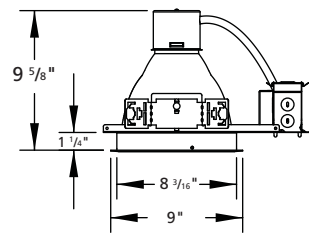

LF8CFV
Ceiling Cutout = 8 1/4"
Maximum Ceiling Thickness = 1 1/4"

Line 3 Order Accessories:

B24	Set of two (2) 24" bar hangers for T-bar ceilings
B6	Set of two (2) bar hangers for ceiling joists up to 24" centers
FSDFI	Fuse kit for field installation
SCA6	6" Sloped ceiling adaptor (specify slope angle and type - wet or dry plaster)
SCA8	8" Sloped ceiling adaptor (specify slope angle and type - wet or dry plaster)

Ordering Example:

Line 1 LF6CFV32EB
Line 2 6CFV