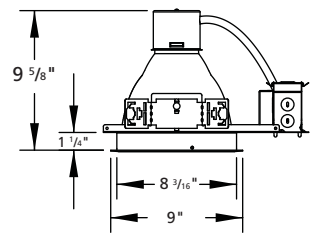

LF8CFV
Ceiling Cutout = 8 1/4"
Maximum Ceiling Thickness = 1 1/4"

Line 3 Order Accessories:

B24	Set of two (2) 24" bar hangers for T-bar ceilings
B6	Set of two (2) bar hangers for ceiling joists up to 24" centers
FSDFI	Fuse kit for field installation
SCA6	6" Sloped ceiling adaptor (specify slope angle and type - wet or dry plaster)
SCA8	8" Sloped ceiling adaptor (specify slope angle and type - wet or dry plaster)

Ordering Example:

Line 1	LF6CFV32EB
Line 2	6CFV