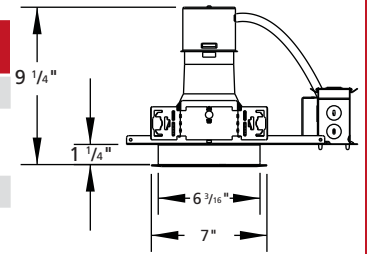

LF6CFV
Ceiling Cutout = 6 1/4"
Maximum Ceiling Thickness = 1 1/4"

Line 2 Order Reflector and Reflector Options:

Reflector

6CFV	6" Alzak semi-diffuse reflector
8CFV	8" Alzak semi-diffuse reflector

Reflector Color Options

Blank	Clear Alzak
CG	Champagne Gold Alzak
PW	Pewter Alzak
WE	Wheat Alzak
LW	Light Wheat Alzak
BB	Black painted baffle
WB	White painted baffle

Reflector Options (Lens Options shipped standard with white splay reflector)

CL	Clear lens	Blank	White
FL	Fresnel lens	CR	Clear Alzak
PL	Prismatic lens	CG	Champagne Gold Alzak
DL	Diffused lens	PW	Pewter Alzak
TRG	Trim Ring Gasket (factory installed)	WE	Wheat Alzak
WT	White flange	LW	Light Wheat Alzak
WW	Wall Wash