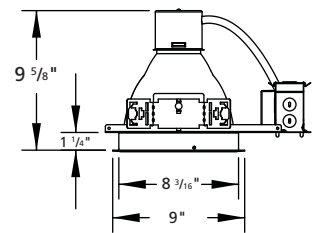

LF8CFV
Ceiling Cutout = 8 1/4"
Maximum Ceiling Thickness = 1 1/4"

Line 3 Order Accessories:

B24	Set of two (2) 24" bar hangers for T-bar ceilings
B6	Set of two (2) bar hangers for ceiling joists up to 24" centers
FSDFI	Fuse kit for field installation
SCA6	6" Sloped ceiling adaptor (specify slope angle and type - wet or dry plaster)
SCA8	8" Sloped ceiling adaptor (specify slope angle and type - wet or dry plaster)