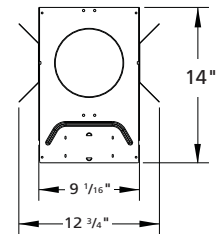

LF6CFV
Ceiling Cutout = 6 1/4"
Maximum Ceiling Thickness = 1 1/4"

Line 2 Order Reflector and Reflector Options:

Reflector

6CFV	6" Alzak semi-diffuse reflector
8CFV	8" Alzak semi-diffuse reflector

Reflector Color Options

Blank	Clear Alzak
CG	Champagne Gold Alzak
PW	Pewter Alzak
WE	Wheat Alzak
LW	Light Wheat Alzak
BB	Black painted baffle
WB	White painted baffle

Reflector Options (Lens Options shipped standard with white splay reflector)

CL	Clear lens	Blank	White
FL	Fresnel lens	CR	Clear Alzak
PL	Prismatic lens	CG	Champagne Gold Alzak
DL	Diffused lens	PW	Pewter Alzak
TRG	Trim Ring Gasket (factory installed)	WE	Wheat Alzak
WT	White flange	LW	Light Wheat Alzak
WW	Wall Wash