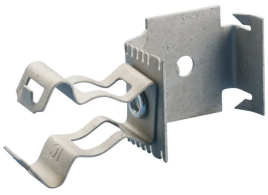

+ 86 21 2412 1618/19

Sydney:

+61 2 9751 8500

nVent.com

Our powerful portfolio of brands:

CADDY ERICO HOFFMAN RAYCHEM SCHROFF

TRACER

MF-M CONDUIT TO STUD ATTACHMENT, 3/8" FLEXIBLE, 14-2 TO 12-3 MC/AC

CATALOG NUMBER

6MF

CERTIFICATIONS

FEATURES

Easily snaps onto stud

Snap-close conduit support

Fasten to stud with screw for additional support

PRODUCT ATTRIBUTES

Material: Spring Steel

Finish: nVent CADDY Armour

Flexible Conduit Size: 3/8"

MC/AC Cable Size: 14-2 to 12-3

A: 1 3/8" - 1 1/2"

DIAGRAMS

WARNING

nVent products shall be installed and used only as indicated in nVent's product instruction sheets and training materials. Instruction sheets are available at www.nvent.com and from your nVent customer service representative. Improper installation, misuse, misapplication or other failure to completely follow nVent's instructions and warnings may cause product malfunction, property damage, serious bodily injury and death and/or void your warranty.