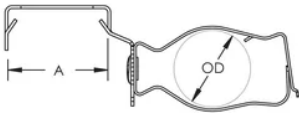

PRODUCT ATTRIBUTES

Material: Spring Steel

Finish: nVent CADDY Armour

Flexible Conduit Size: 3/8"

MC/AC Cable Size: 14-2 to 12-3

A: 1 3/8" - 1 1/2"

DIAGRAMS

WARNING