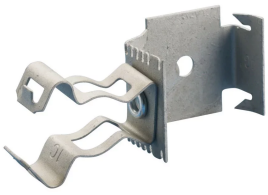

MF-M CONDUIT TO STUD ATTACHMENT, 3/8" FLEXIBLE, 14-2 TO 12-3 MC/AC

CATALOG NUMBER

6MF

CERTIFICATIONS

FEATURES

Easily snaps onto stud

Snap-close conduit support

Fasten to stud with screw for additional support

PRODUCT ATTRIBUTES

Material: Spring Steel

Finish: nVent CADDY Armour

Flexible Conduit Size: 3/8"

MC/AC Cable Size: 14-2 to 12-3

A: 1 3/8" - 1 1/2"

DIAGRAMS

WARNING

Material: Spring Steel

Finish: nVent CADDY Armour

Flexible Conduit Size: 3/8"

MC/AC Cable Size: 14-2 to 12-3

A: 1 3/8" - 1 1/2"

DIAGRAMS

WARNING

nVent products shall be installed and used only as indicated in nVent's product instruction sheets and training materials. Instruction sheets are available at www.nvent.com and from your nVent customer service representative. Improper installation, misuse, misapplication or other failure to completely follow nVent's instructions and warnings may cause product malfunction, property damage, serious bodily injury and death and/or void your warranty.