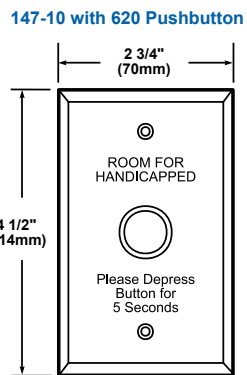

## Weights and Dimensions

| Cat. No. | Approx. Net Weight (lb.) | Approx. Shipping Weight (lb.) |
|----------|--------------------------|-------------------------------|
| 7005-G5  | 1.46                     | 1.66                          |
| 7005A-G5 | 1.46                     | 1.66                          |
| 7005B-G5 | 1.46                     | 1.66                          |
| 7005G-G5 | 1.46                     | 1.66                          |
| 7005R-G5 | 1.46                     | 1.66                          |