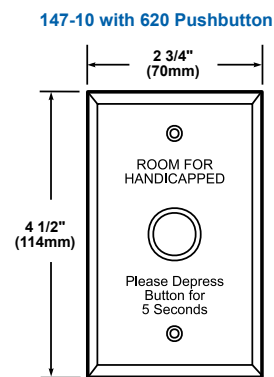

## Weights and Dimensions

| Cat. No. | Approx. Net Weight (lb.) | Approx. Shipping Weight (lb.) |
|----------|--------------------------|-------------------------------|
| 7005-G5  | 1.46                     | 1.66                          |
| 7005A-G5 | 1.46                     | 1.66                          |
| 7005B-G5 | 1.46                     | 1.66                          |
| 7005G-G5 | 1.46                     | 1.66                          |
| 7005R-G5 | 1.46                     | 1.66                          |