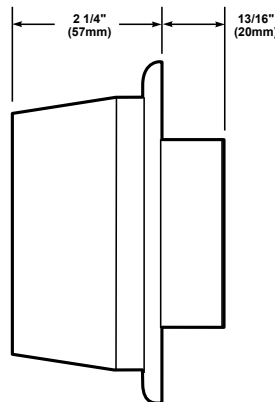

# Buzzer/Strobe CFA Series

The Edwards 7007B-N5 Buzzer/Strobe is an audible/visual signaling device that may be used in a variety of system configurations including call for assistance applications.

Designed for installation in a single gang 2" (51mm) x 4" (102mm) box.

## Features and Specifications

- Neutral white color
- 92dB at 1 meter/82dB at 10 ft.

## Weights and Dimensions

Cat. No.	Approx. Net Weight (lb.)	Approx. Shipping Weight (lb.)
7007B-N5	0.41	0.59
7007BA-N5	0.41	0.59
7007BB-N5	0.41	0.59
7007BG-N5	0.41	0.59
7007BR-N5	0.41	0.59

6  
CALL FOR ASSISTANCE