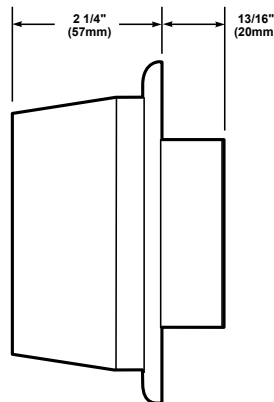

## Weights and Dimensions

Cat. No.	Approx. Net Weight (lb.)	Approx. Shipping Weight (lb.)
7007B-N5	0.41	0.59
7007BA-N5	0.41	0.59
7007BB-N5	0.41	0.59
7007BG-N5	0.41	0.59
7007BR-N5	0.41	0.59

6  
CALL FOR ASSISTANCE

## Features and Specifications

- Neutral white color
- 92dB at 1 meter/82dB at 10 ft.