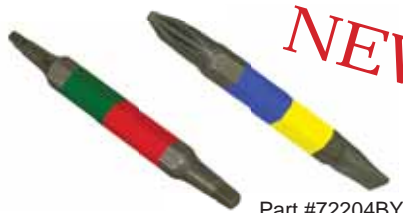

RACKY BITS

COLOUR CODED DRIVE BITS

Makes bit selection **FASTER**,
EASIER and more
EFFICIENT!!

Magnetic Hex Bits

RED	1/4"	Hex Drive
YELLOW	5/16"	Hex Drive
BLUE	3/8"	Hex Drive
BROWN	7/16"	Hex Drive
BLACK	1/2"	Hex Drive

Size and colour availability as shown.

3", 4" & 6" drive bits

2 9/16" & 6" hex bits

Phillips Bits

BLUE	#2 Phillips
LIGHT BLUE	#1 Phillips

Genuine ROBERTSON® Bits

YELLOW	#0 Square Drive
GREEN	#1 Square Drive
RED	#2 Square Drive
BLACK	#3 Square Drive
ORANGE	#4 Square Drive

Part #7000 Series

4" Double Ended Bits

#2 Phillips
1/4" slot

#1 square drive,
#2 square drive

Part #72124GR

Part #72204BY

NEW

Magnetizer/Demagnetizer

Magnetizes or demagnetizes
driver bits, tools and small
steel parts instantly!

Part #70988

NEW

COLOUR coding? It's so simple but it works. Racky Bits are easier to use and harder to lose and they make your job easier. If that's not enough, our genuine Robertson® RACKY BITS have hardened tips that fit better and last longer.