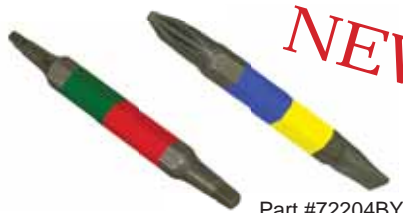

4" Double Ended Bits

#2 Phillips
1/4" slot

#1 square drive,
#2 square drive

Part #72124GR

Part #72204BY

NEW