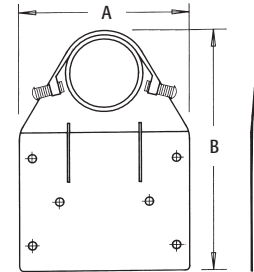

Aluminum Roof Flashing

Cast aluminum. Includes set-screw(s) to secure pipe and compound.

CATALOG NUMBER	UPC/DCI/NAED MFG #018997	TRADE SIZE	STD PKG	DIM A	DIM B
723	00723	1-1/4	10	7.250	9.500
724	00724	1-1/2	10	9.000	11.000
725	00725	2	5	9.000	11.000
726	00726	1-1/4 to 2	10	7.750	15.000

UL/CSA not applicable.

726